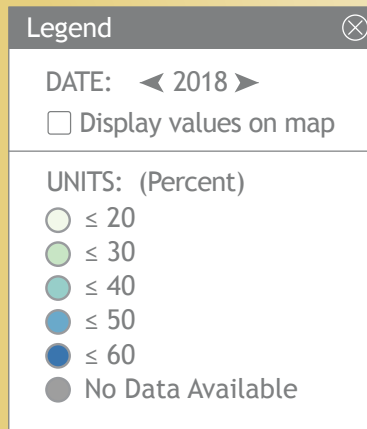

Bachelor's Degree or Higher 5-year Estimate