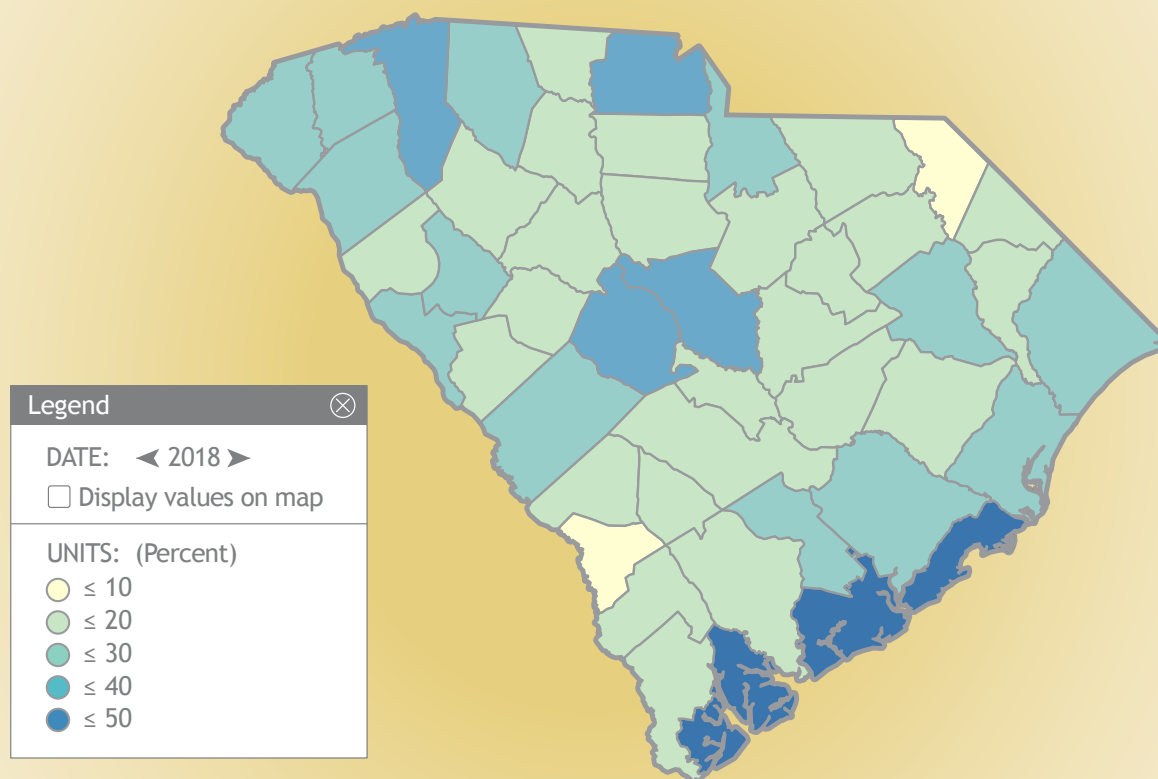

Employment by Sector

Average Weekly Earnings by Sector

Bachelor's Degree or Higher 5-year Estimate

Per Capita Personal Income by County

Unemployment Rates USA, South Carolina