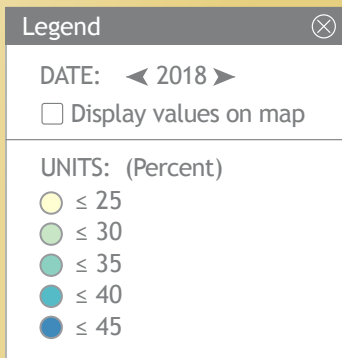

Bachelor's Degree or Higher 5-year Estimate