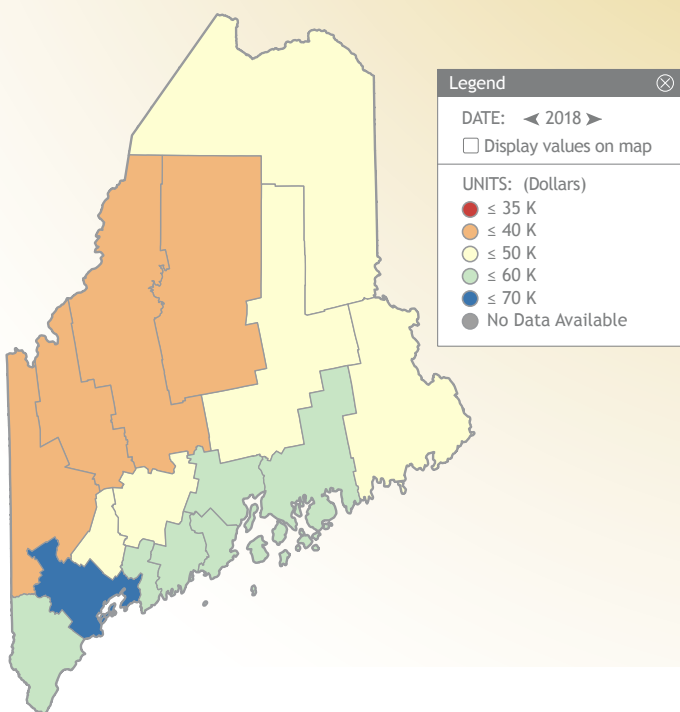

Key economic data from

Maine

Employment by Sector

Average Weekly Earnings by Sector

Bachelor's Degree or Higher 5-year Estimate

Per Capita Personal Income by County

Unemployment Rates USA, Maine

EE16-52098 4/20

Get Your Own:

FRED 
ECONOMIC DATA | ST. LOUIS FED

GEOFRED 
GEOGRAPHICAL ECONOMIC DATA | ST. LOUIS FED

econlowdown
click. teach. engage.

<https://www.stlouisfed.org/education/key-economic-data-by-state>