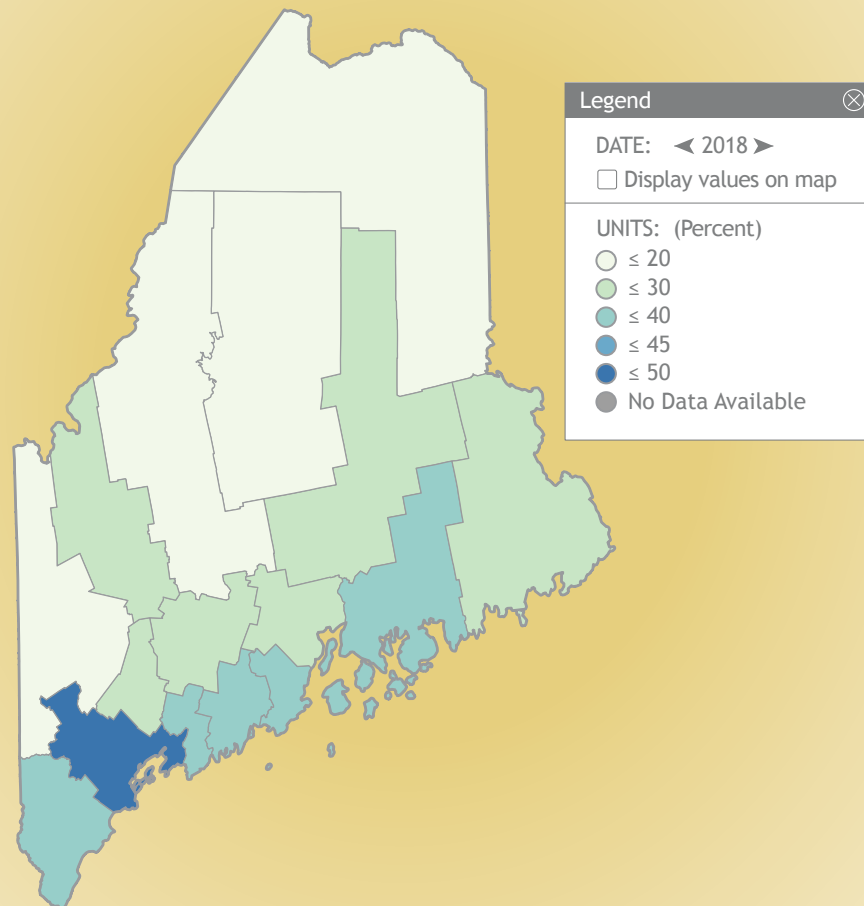

Key economic data from

Maine

Employment by Sector

Average Weekly Earnings by Sector

Bachelor's Degree or Higher 5-year Estimate

Per Capita Personal Income by County

Unemployment Rates USA, Maine

EE16-52098 4/20

Get Your Own:

FRED 
ECONOMIC DATA | ST. LOUIS FED

GEOFRED 
GEOGRAPHICAL ECONOMIC DATA | ST. LOUIS FED

econlowdown
click. teach. engage.

<https://www.stlouisfed.org/education/key-economic-data-by-state>