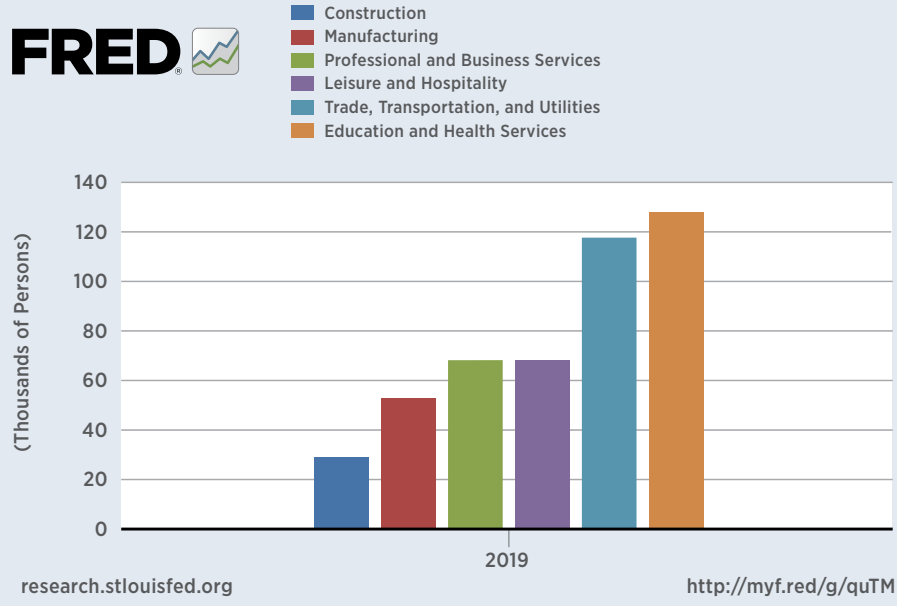

Key economic data from

Maine

Employment by Sector

Average Weekly Earnings by Sector

Bachelor's Degree or Higher 5-year Estimate

Per Capita Personal Income by County

Unemployment Rates USA, Maine

EE16-52098 4/20