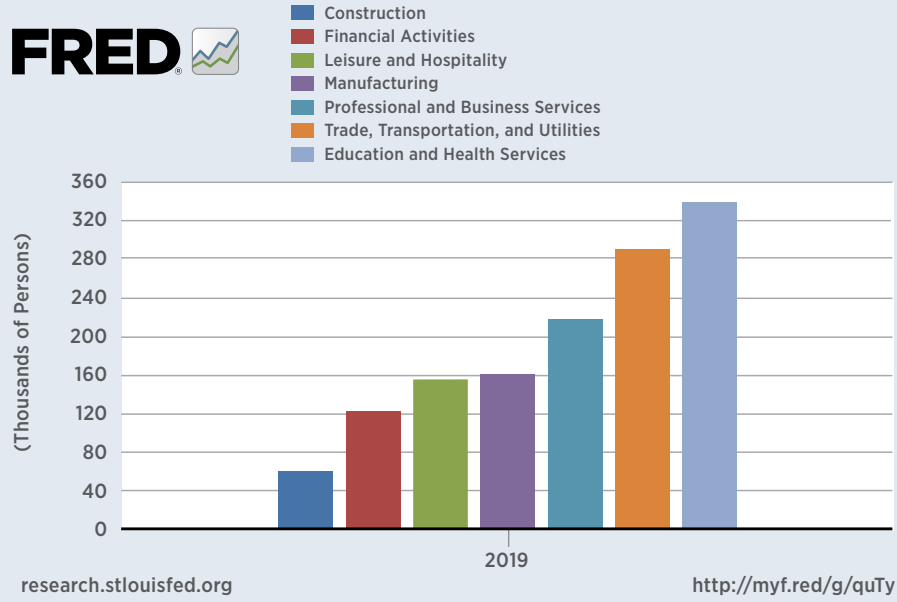

Employment by Sector

Average Weekly Earnings by Sector

Bachelor's Degree or Higher 5-year Estimate

Per Capita Personal Income by County

Unemployment Rates USA, Connecticut