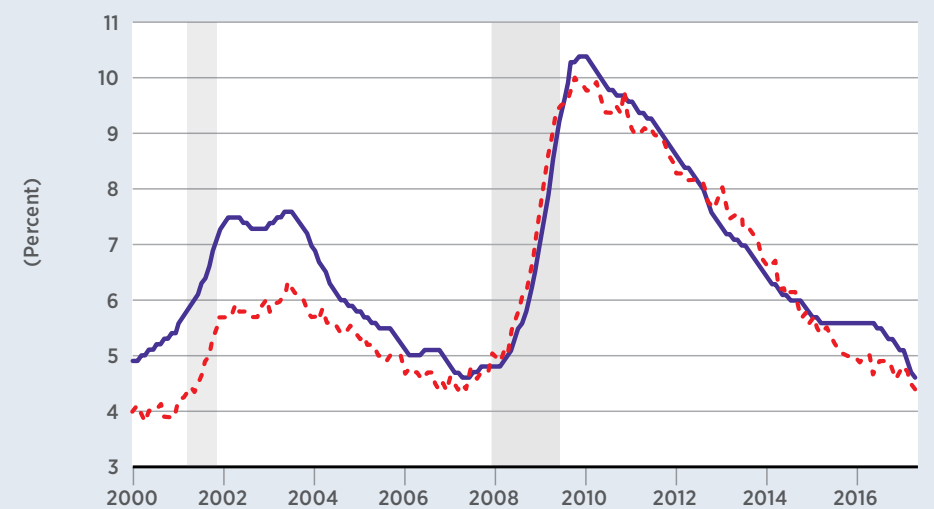

Unemployment Rates USA, Washington

FRED

- Unemployment Rate in Washington
- - - Civilian Unemployment Rate

fred.stlouisfed.org

<http://myf.red/g/e1I0>