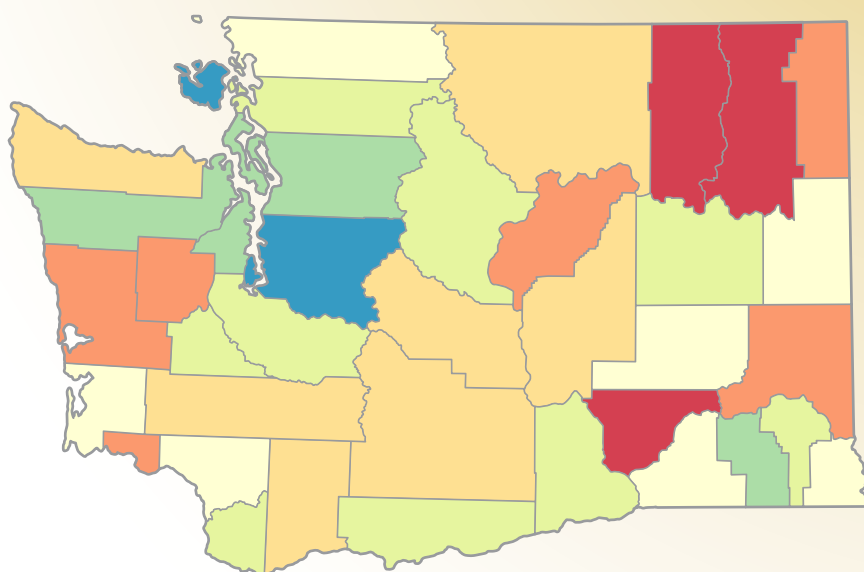

## Bachelor's Degree or Higher 5-year Estimate

Legend

DATE: < 2012 >

Display values on map

UNITS: (Percent)

- ≤ 14.90
- ≤ 17
- ≤ 19.50
- ≤ 26
- ≤ 29
- ≤ 35.50
- ≤ 49

## Per Capita Personal Income by County

Legend

DATE: < 2015 >

Display values on map

UNITS: (Dollars)

- ≤ 35 K
- ≤ 37 K
- ≤ 40 K
- ≤ 43 K
- ≤ 47 K
- ≤ 50 K
- ≤ 73 K