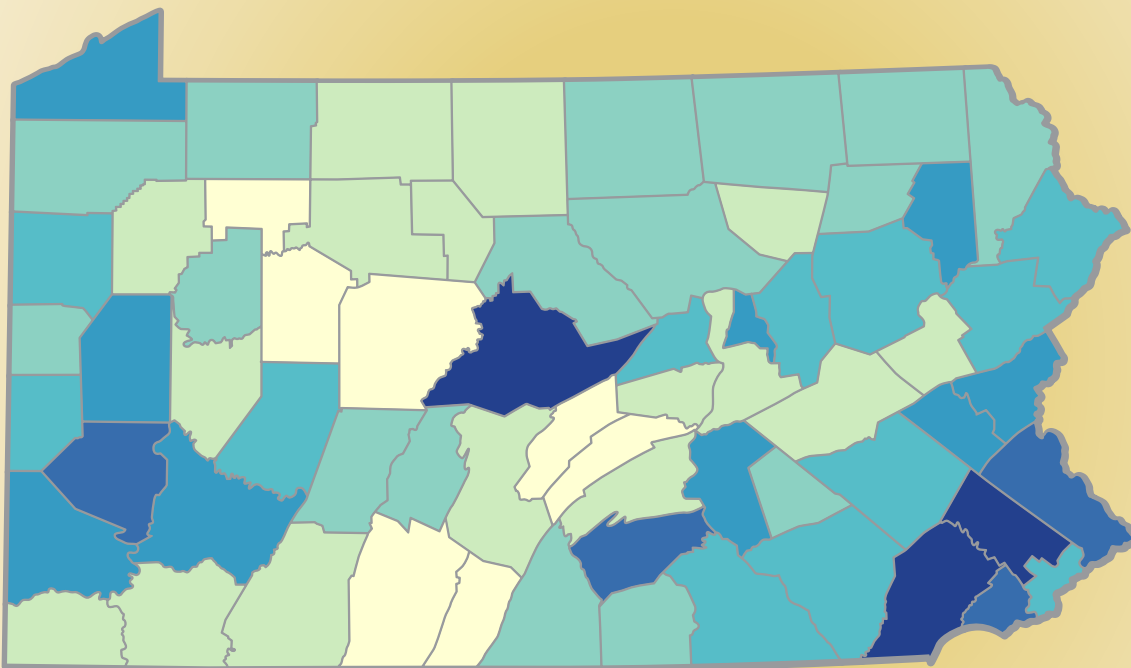

Bachelor's Degree or Higher 5-year Estimate

Legend

DATE: < 2012 >

☐ Display values on map

UNITS: (Percent)

- ≤ 12.90
- ≤ 15.90
- ≤ 19.50
- ≤ 23.50
- ≤ 30
- ≤ 35.50
- ≤ 48.50