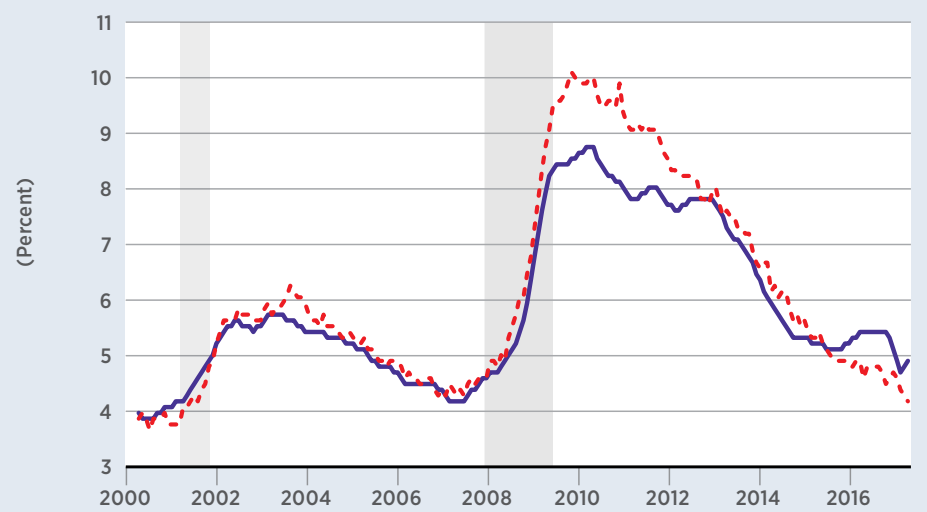

Unemployment Rates USA, Pennsylvania

- Unemployment Rate in Pennsylvania
- Civilian Unemployment Rate

fred.stlouisfed.org

<http://myf.red/g/e9ne>