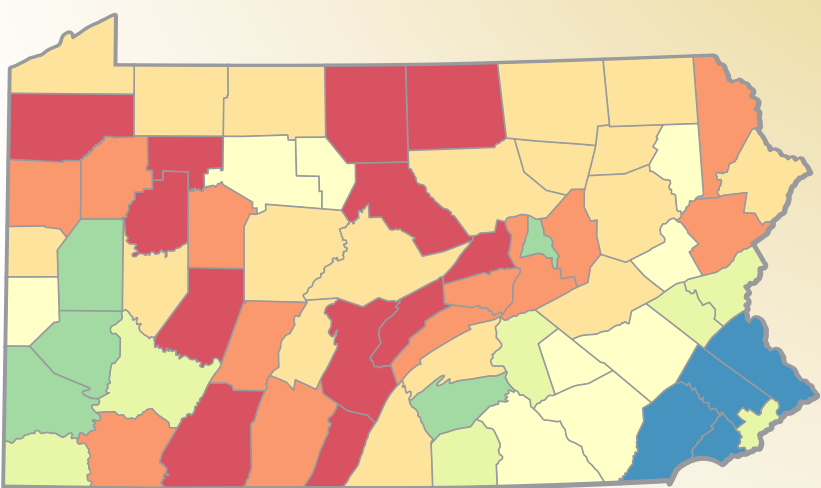

## Employment by Sector

- Construction
- Financial Activities
- Leisure and Hospitality
- Manufacturing
- Professional and Business Services
- Trade, Transportation, and Utilities
- Education and Health Services

## Average Weekly Earnings by Sector

- Construction
- Financial Activities
- Leisure and Hospitality
- Manufacturing
- Professional and Business Services
- Trade, Transportation, and Utilities
- Education and Health Services

## Bachelor's Degree or Higher 5-year Estimate

**Legend**

DATE: < 2012 >

Display values on map

UNITS: (Percent)

- $\le 12.90$
- $\le 15.90$
- $\le 19.50$
- $\le 23.50$
- $\le 30$
- $\le 35.50$
- $\le 48.50$

## Per Capita Personal Income by County

**Legend**

DATE: < 2015 >

Display values on map

UNITS: (Dollars)

- $\le 37 K$
- $\le 39 K$
- $\le 42 K$
- $\le 45 K$
- $\le 50 K$
- $\le 55 K$
- $\le 75 K$