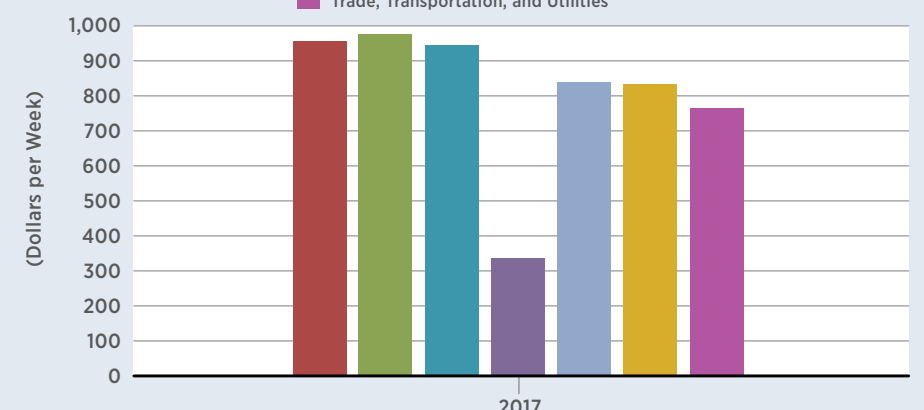

research.stlouisfed.org

2017

<http://myf.red/g/jW73>

Average Weekly Earnings by Sector

FRED 

- Construction
- Financial Activities
- Manufacturing
- Leisure and Hospitality
- Professional and Business Services
- Education and Health Services
- Trade, Transportation, and Utilities

research.stlouisfed.org

2017

<http://myf.red/g/jW7d>

Bachelor's Degree or Higher 5-year Estimate

Per Capita Personal Income by County

Unemployment Rates USA, Oklahoma

FRED 

- Unemployment Rate in Oklahoma
- - - Civilian Unemployment Rate