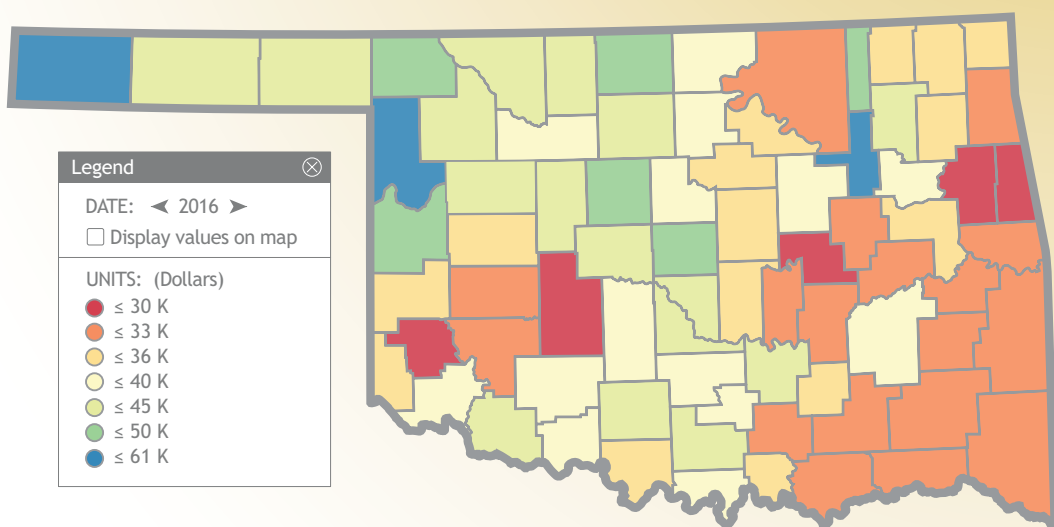

research.stlouisfed.org

2017

<http://myf.red/g/jW73>

Average Weekly Earnings by Sector

FRED 

- Construction
- Financial Activities
- Manufacturing
- Leisure and Hospitality
- Professional and Business Services
- Education and Health Services
- Trade, Transportation, and Utilities

research.stlouisfed.org

2017

<http://myf.red/g/jW7d>

Bachelor's Degree or Higher 5-year Estimate

Per Capita Personal Income by County

Unemployment Rates USA, Oklahoma

FRED 

- Unemployment Rate in Oklahoma
- - - Civilian Unemployment Rate