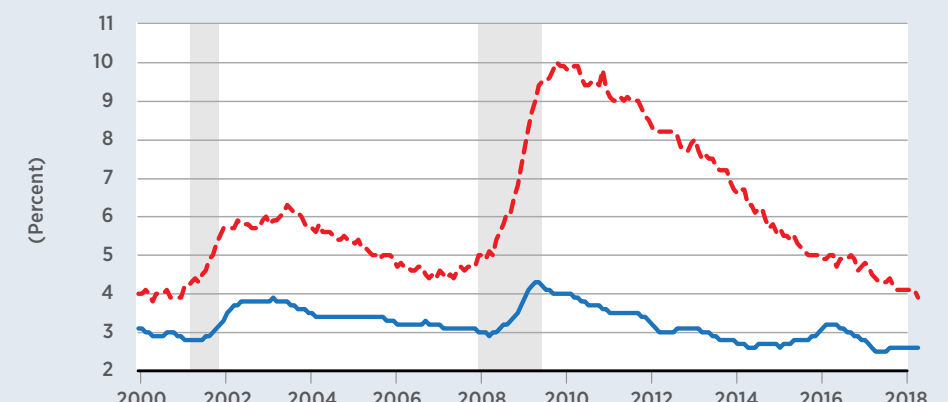

Unemployment Rates USA, North Dakota

FRED

- Unemployment Rate in North Dakota
- - - Civilian Unemployment Rate

fred.stlouisfed.org

<http://myf.red/g/jTb2>