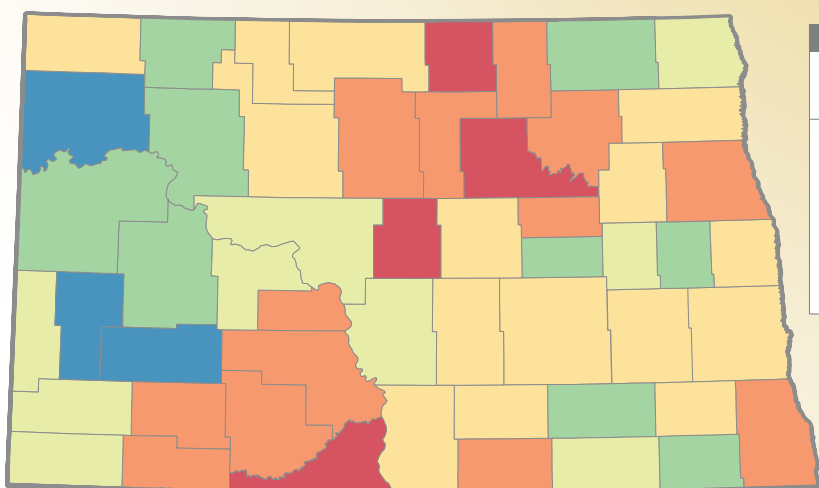

## Bachelor's Degree or Higher 5-year Estimate

Legend

DATE: < 2012 >

Display values on map

UNITS: (Percent)

- ≤ 14
- ≤ 18
- ≤ 21
- ≤ 24
- ≤ 28
- ≤ 37

## Per Capita Personal Income by County

Legend

DATE: < 2016 >

Display values on map

UNITS: (Dollars)

- ≤ 40 K
- ≤ 50 K
- ≤ 55 K
- ≤ 60 K
- ≤ 70 K
- ≤ 80 K