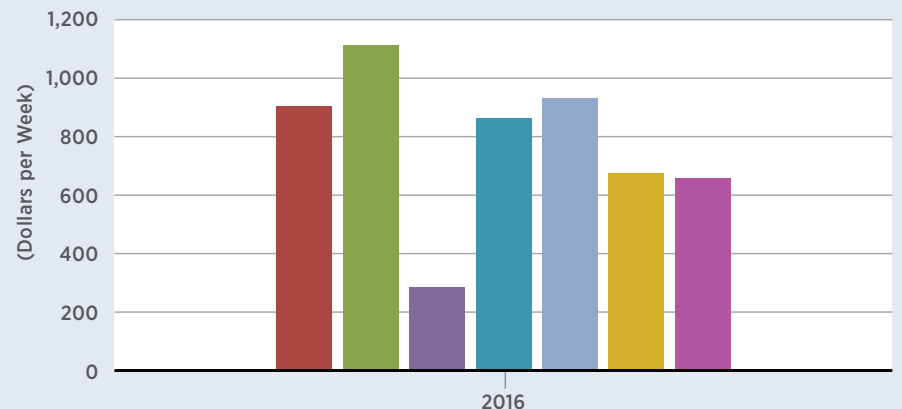

Employment by Sector

FRED 

- Mining, Logging and Construction
- Financial Activities
- Leisure and Hospitality
- Manufacturing
- Professional and Business Services
- Education and Health Services
- Trade, Transportation, and Utilities

fred.stlouisfed.org

<http://myf.red/g/ehZi>

Average Weekly Earnings by Sector

FRED 

- Mining, Logging, and Construction
- Financial Activities
- Leisure and Hospitality
- Manufacturing
- Professional and Business
- Education and Health Services
- Trade, Transportation, and Utilities