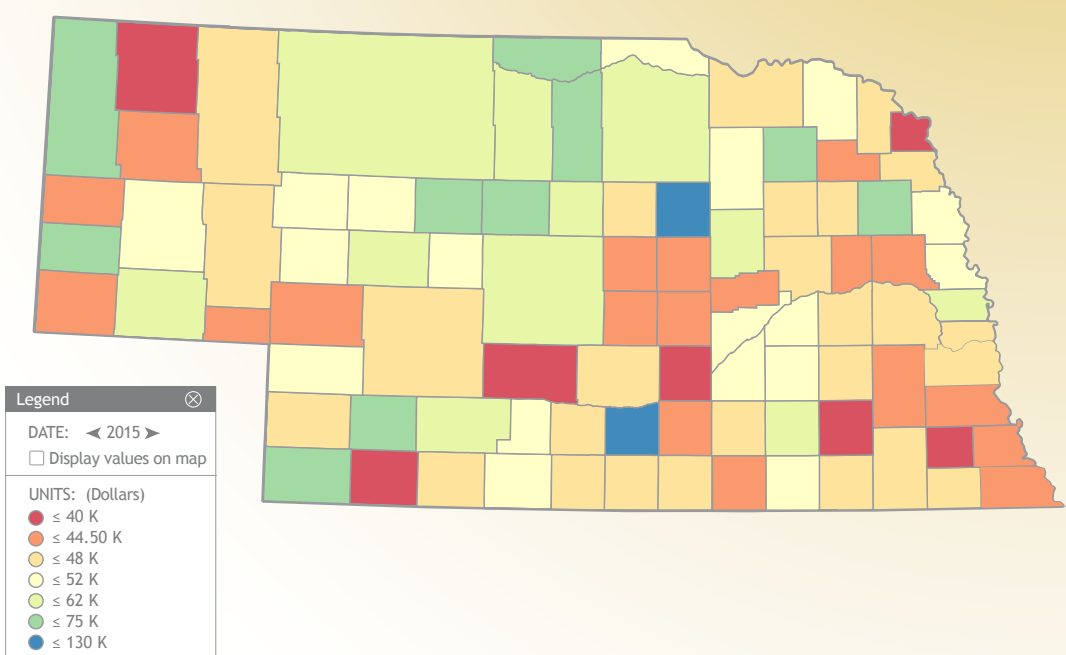

Employment by Sector

FRED 

- Mining, Logging and Construction
- Financial Activities
- Leisure and Hospitality
- Manufacturing
- Professional and Business Services
- Education and Health Services
- Trade, Transportation, and Utilities

fred.stlouisfed.org

<http://myf.red/g/ehZi>

Average Weekly Earnings by Sector

FRED 

- Mining, Logging, and Construction
- Financial Activities
- Leisure and Hospitality
- Manufacturing
- Professional and Business
- Education and Health Services
- Trade, Transportation, and Utilities

fred.stlouisfed.org

<http://myf.red/g/ehWF>

Bachelor's Degree or Higher 5-year Estimate

Per Capita Personal Income by County

Unemployment Rates USA, Nebraska

FRED 

- Unemployment Rate in Nebraska
- - - Civilian Unemployment Rate