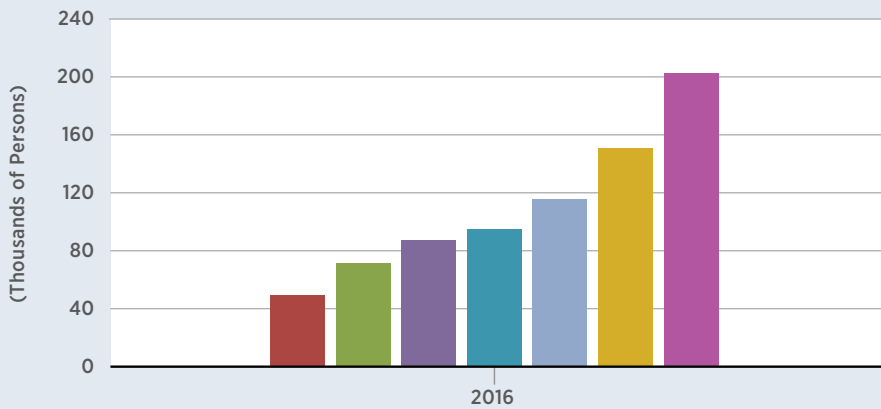

Employment by Sector

FRED 

- Mining, Logging and Construction
- Financial Activities
- Leisure and Hospitality
- Manufacturing
- Professional and Business Services
- Education and Health Services
- Trade, Transportation, and Utilities

fred.stlouisfed.org

<http://myf.red/g/ehZi>

Average Weekly Earnings by Sector

FRED 

- Mining, Logging, and Construction
- Financial Activities
- Leisure and Hospitality
- Manufacturing
- Professional and Business
- Education and Health Services
- Trade, Transportation, and Utilities