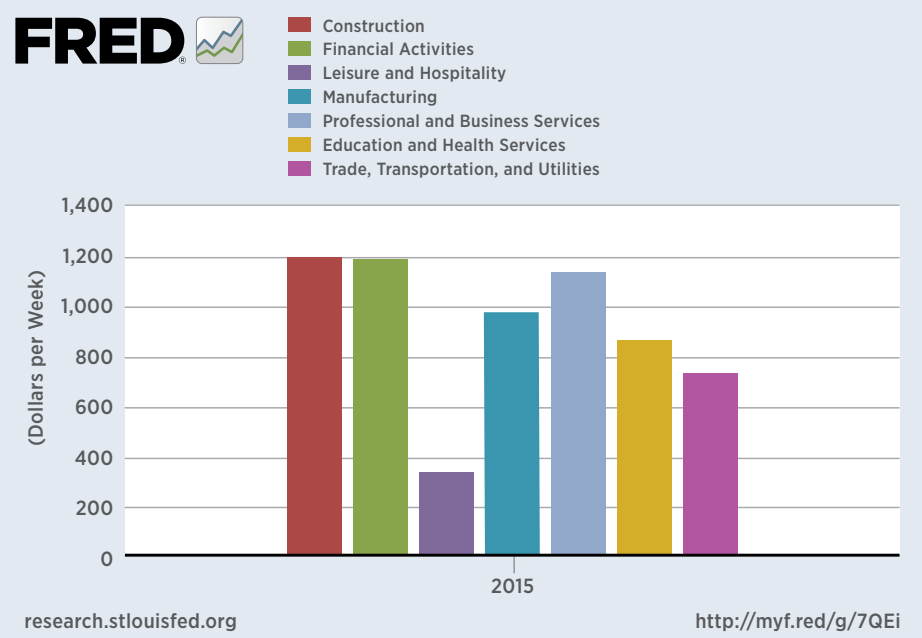

Employment by Sector

Average Weekly Earnings by Sector

Bachelor's Degree or Higher 5-year Estimate

Per Capita Personal Income by County

Unemployment Rates USA, Minnesota