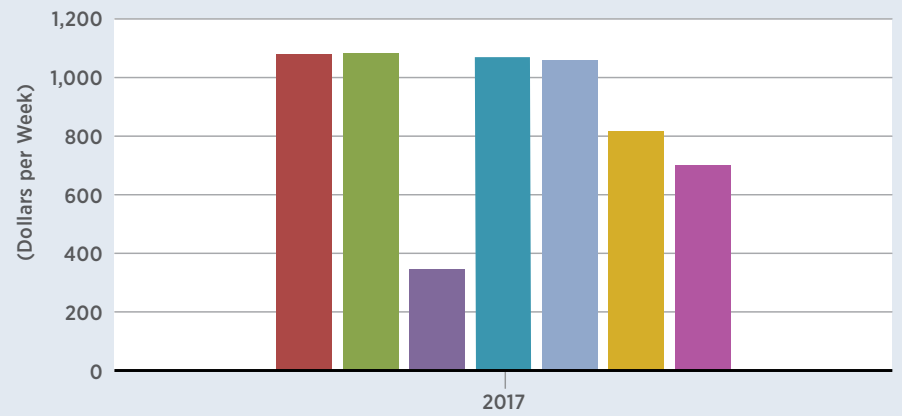

Employment by Sector

FRED 

- Construction
- Financial Activities
- Leisure and Hospitality
- Manufacturing
- Professional and Business Services
- Education and Health Services
- Trade, Transportation, and Utilities

research.stlouisfed.org

<http://myf.red/g/juUH>

Average Weekly Earnings by Sector

FRED 

- Construction
- Financial Activities
- Leisure and Hospitality
- Manufacturing
- Professional and Business Services
- Education and Health Services
- Trade, Transportation, and Utilities