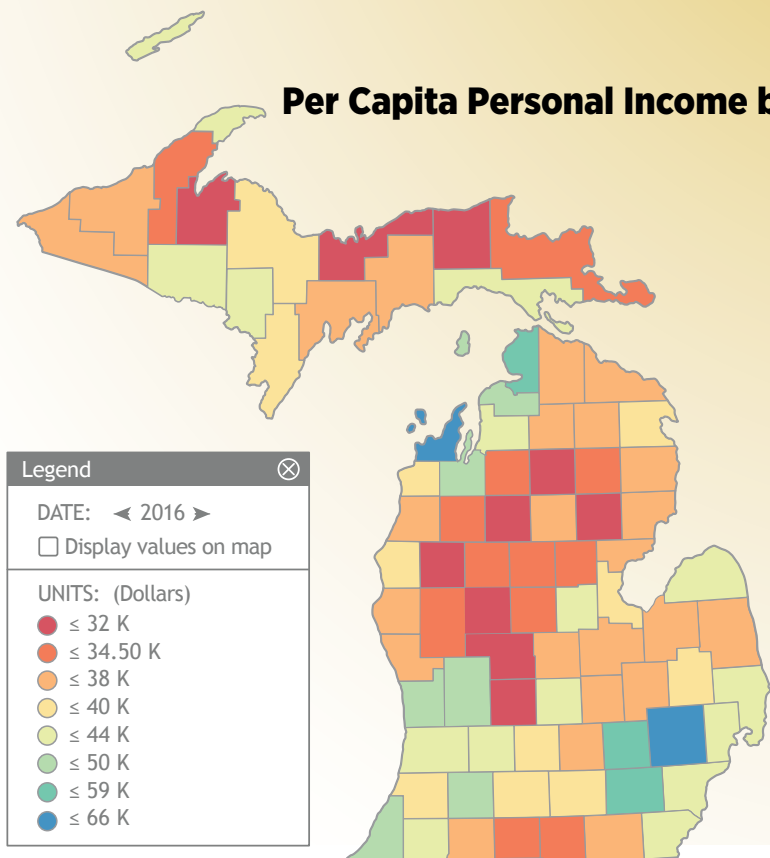

Employment by Sector

FRED 

- Construction
- Financial Activities
- Leisure and Hospitality
- Manufacturing
- Professional and Business Services
- Education and Health Services
- Trade, Transportation, and Utilities

research.stlouisfed.org

<http://myf.red/g/juUH>

Average Weekly Earnings by Sector

FRED 

- Construction
- Financial Activities
- Leisure and Hospitality
- Manufacturing
- Professional and Business Services
- Education and Health Services
- Trade, Transportation, and Utilities

research.stlouisfed.org

<http://myf.red/g/juUS>

Bachelor's Degree or Higher 5-year Estimate

Per Capita Personal Income by County

Unemployment Rates USA, Michigan

FRED 

- Unemployment Rate in Michigan
- - - Civilian Unemployment Rate