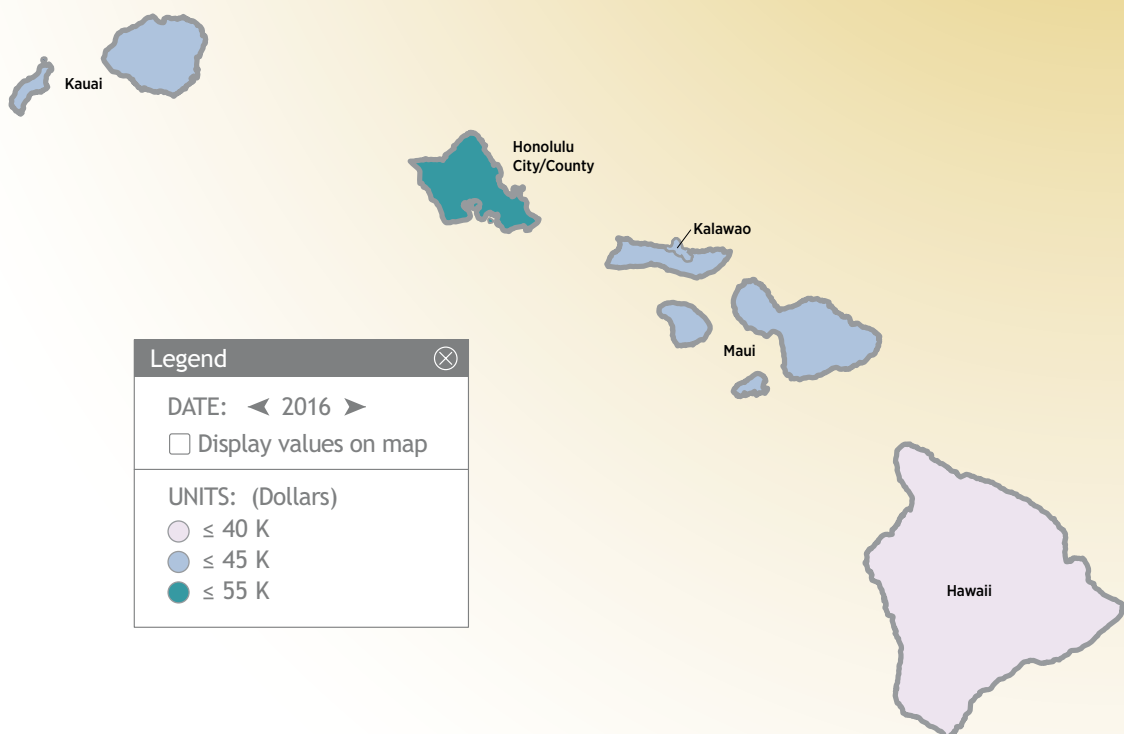

research.stlouisfed.org

<http://myf.red/g/jzta>

Bachelor's Degree or Higher 5-year Estimate

Legend ✕

DATE: < 2012 >

Display values on map

UNITS: (Percent)

- ≤ 25
- ≤ 26
- ≤ 32
- ≤ 50

Per Capita Personal Income by County

Legend ✕

DATE: < 2016 >

Display values on map

UNITS: (Dollars)

- ≤ 40 K
- ≤ 45 K
- ≤ 55 K

Unemployment Rates USA, Hawaii

FRED