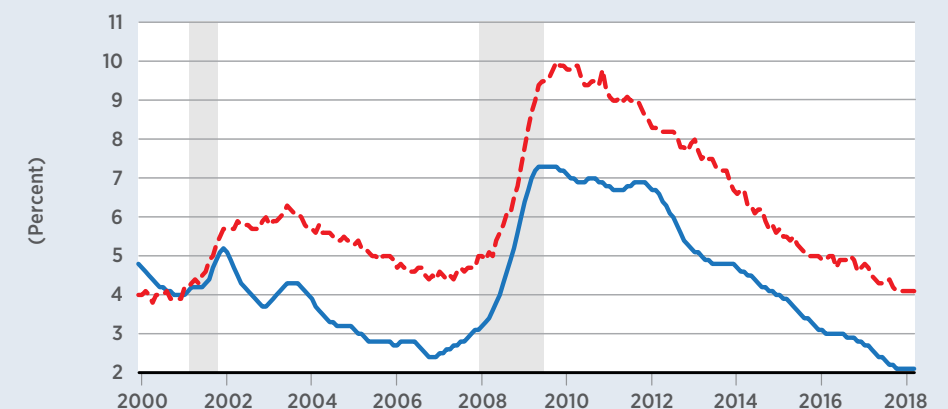

research.stlouisfed.org

<http://myf.red/g/jzth>