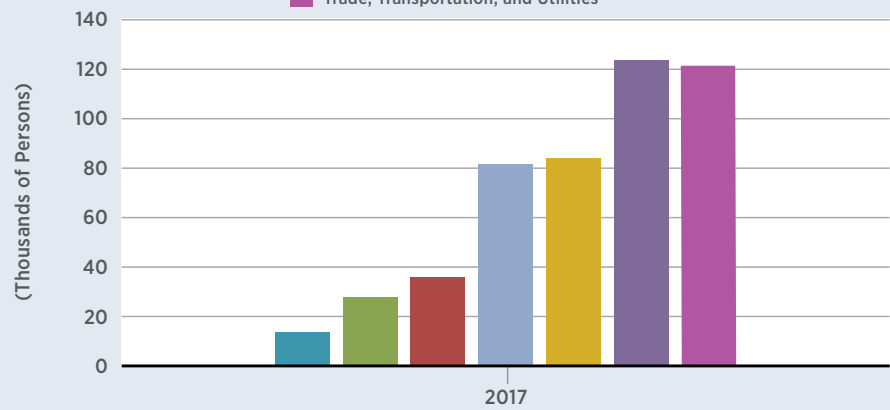

Employment By Sector

FRED

- Manufacturing
- Financial Activities
- Mining, Logging, and Construction
- Professional and Business Services
- Education and Health Services
- Leisure and Hospitality
- Trade, Transportation, and Utilities

research.stlouisfed.org

<http://myf.red/g/jzsT>

Average Weekly Earnings by Sector

FRED

- Manufacturing
- Financial Activities
- Mining, Logging, and Construction
- Professional and Business Services
- Education and Health Services
- Leisure and Hospitality
- Trade, Transportation, and Utilities