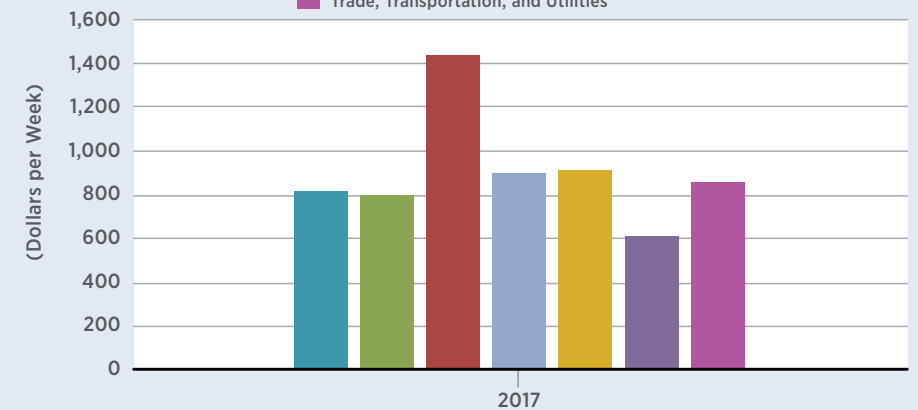

Employment By Sector

FRED

- Manufacturing
- Financial Activities
- Mining, Logging, and Construction
- Professional and Business Services
- Education and Health Services
- Leisure and Hospitality
- Trade, Transportation, and Utilities

research.stlouisfed.org

<http://myf.red/g/jzsT>

Average Weekly Earnings by Sector

FRED

- Manufacturing
- Financial Activities
- Mining, Logging, and Construction
- Professional and Business Services
- Education and Health Services
- Leisure and Hospitality
- Trade, Transportation, and Utilities