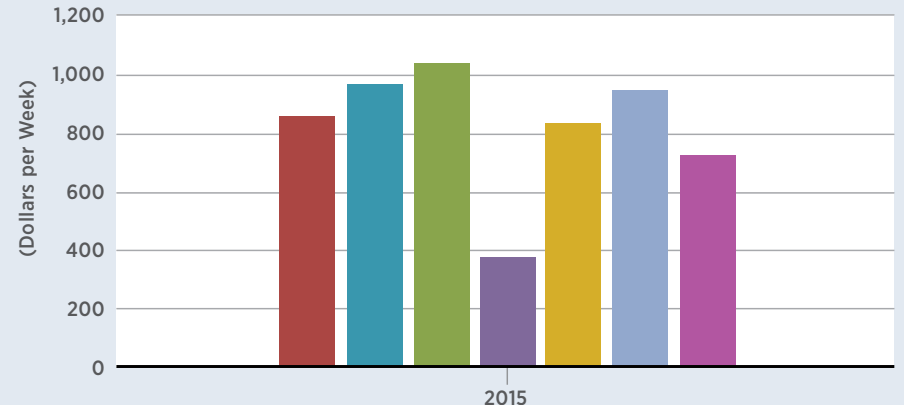

Employment by Sector

FRED 

- Construction
- Manufacturing
- Financial Activities
- Leisure and Hospitality
- Education and Health Services
- Professional and Business Services
- Trade, Transportation, and Utilities

research.stlouisfed.org

<http://myf.red/g/7wdl>

Average Weekly Earnings by Sector

FRED 

- Construction
- Manufacturing
- Financial Activities
- Leisure and Hospitality
- Education and Health Services
- Professional and Business Services
- Trade, Transportation, and Utilities