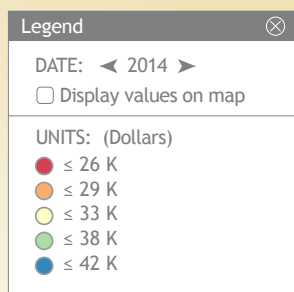

Per Capita Personal Income by County