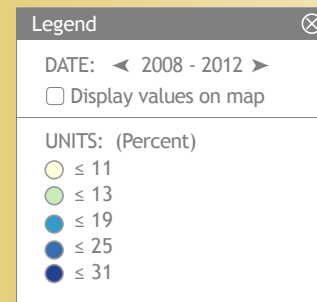

Bachelor's Degree or Higher 5-year Estimate