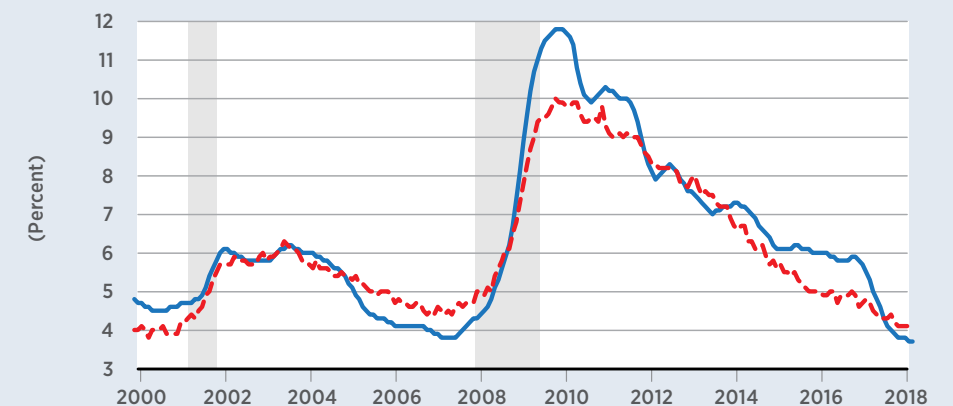

Unemployment Rates USA, Alabama

FRED

- Unemployment Rate in Alabama
- Civilian Unemployment Rate

research.stlouisfed.org

<http://myf.red/g/jlxf>