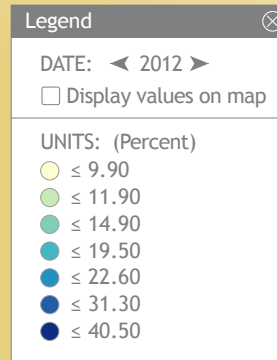

Bachelor's Degree or Higher 5-year Estimate

<http://geof.red/m/8N3>