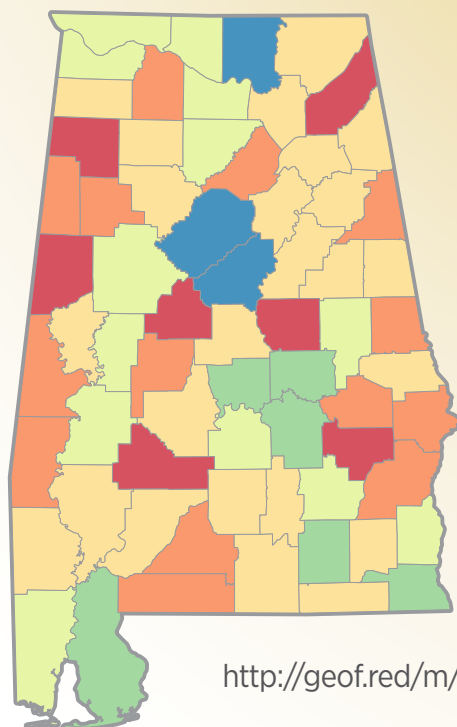

Employment By Sector

FRED

- Construction
- Financial Activities
- Leisure and Hospitality
- Professional and Business Services
- Education and Health Services
- Manufacturing
- Trade, Transportation, and Utilities

research.stlouisfed.org

2017

<http://myf.red/g/j4J8>

Average Weekly Earnings by Sector

FRED

- Construction
- Financial Activities
- Leisure and Hospitality
- Professional and Business Services
- Education and Health Services
- Manufacturing
- Trade, Transportation, and Utilities

research.stlouisfed.org

2017

<http://myf.red/g/j4Js>

Bachelor's Degree or Higher 5-year Estimate

<http://geof.red/m/8N3>

Per Capita Personal Income by County

<http://geof.red/m/8N4>

Unemployment Rates USA, Alabama