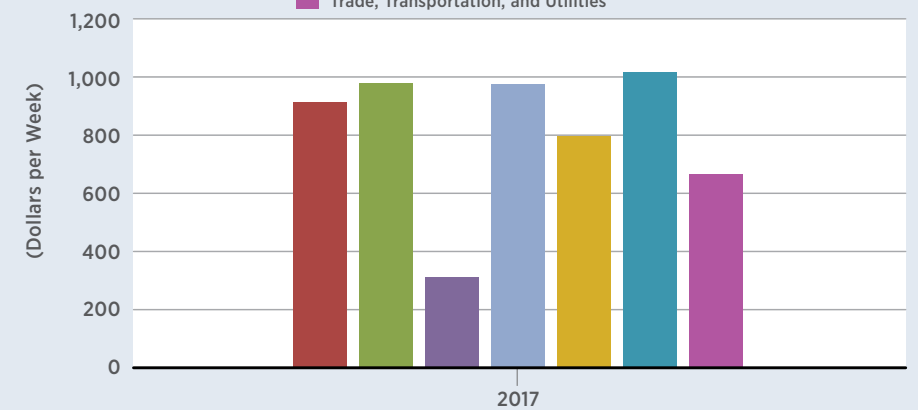

research.stlouisfed.org

2017

<http://myf.red/g/j4J8>

Average Weekly Earnings by Sector

FRED

- Construction
- Financial Activities
- Leisure and Hospitality
- Professional and Business Services
- Education and Health Services
- Manufacturing
- Trade, Transportation, and Utilities

research.stlouisfed.org

2017

<http://myf.red/g/j4Js>

Bachelor's Degree or Higher 5-year Estimate

<http://geof.red/m/8N3>

Per Capita Personal Income by County

<http://geof.red/m/8N4>

Unemployment Rates USA, Alabama