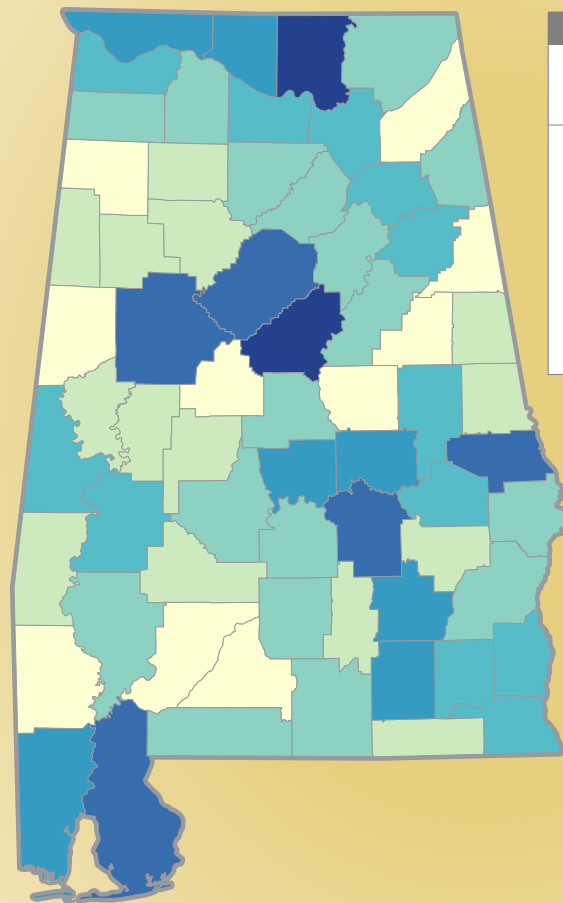

Bachelor's Degree or Higher 5-year Estimate

<http://geof.red/m/8N3>