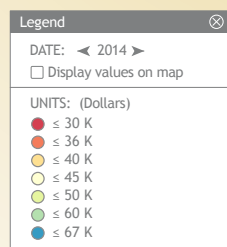

Per Capita Personal Income by County