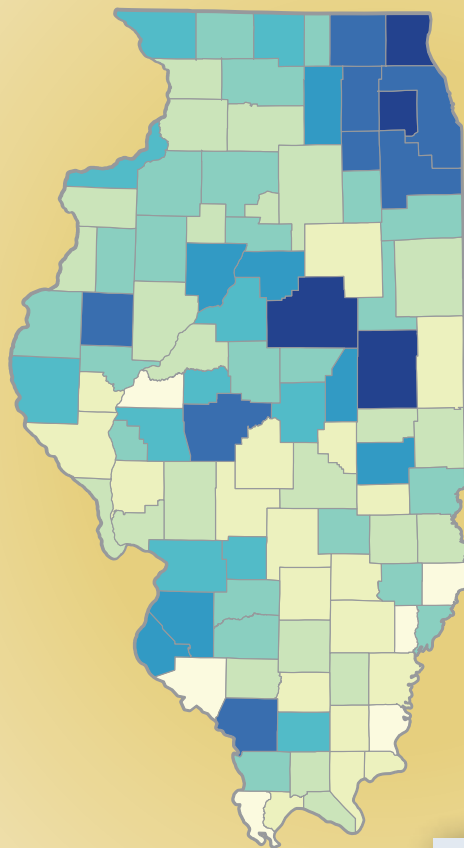

Employment by Sector

FRED

- Construction
- Wholesale Trade
- Financial Activities
- Leisure and Hospitality
- Manufacturing
- Retail Trade
- Education and Health Services
- Professional and Business Services

research.stlouisfed.org

<http://myf.red/g/4kLR>

Average Weekly Earnings by Sector

FRED

- Construction
- Wholesale Trade
- Financial Activities
- Leisure and Hospitality
- Manufacturing
- Retail Trade
- Education and Health Services
- Professional and Business Services

research.stlouisfed.org

<http://myf.red/g/4kLV>

Bachelor's Degree or Higher 5-year Estimate

Per Capita Personal Income by County

Unemployment Rates USA, Illinois

FRED

- Unemployment Rate in Illinois
- Civilian Unemployment Rate