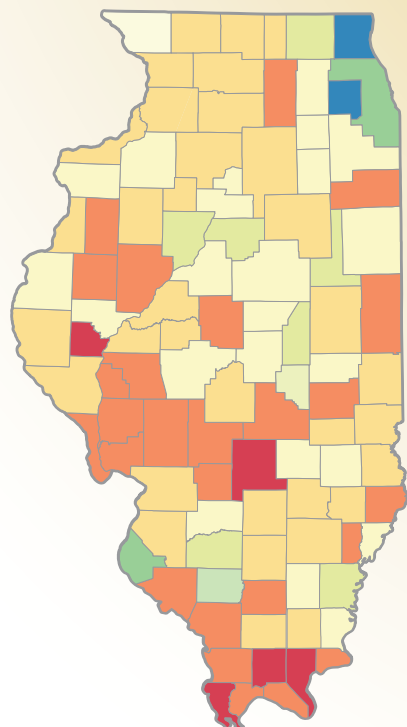

Employment by Sector

FRED

- Construction
- Wholesale Trade
- Financial Activities
- Leisure and Hospitality
- Manufacturing
- Retail Trade
- Education and Health Services
- Professional and Business Services

research.stlouisfed.org

<http://myf.red/g/4kLR>

Average Weekly Earnings by Sector

FRED

- Construction
- Wholesale Trade
- Financial Activities
- Leisure and Hospitality
- Manufacturing
- Retail Trade
- Education and Health Services
- Professional and Business Services

research.stlouisfed.org

<http://myf.red/g/4kLV>

Bachelor's Degree or Higher 5-year Estimate

Per Capita Personal Income by County

Unemployment Rates USA, Illinois

FRED

- Unemployment Rate in Illinois
- Civilian Unemployment Rate