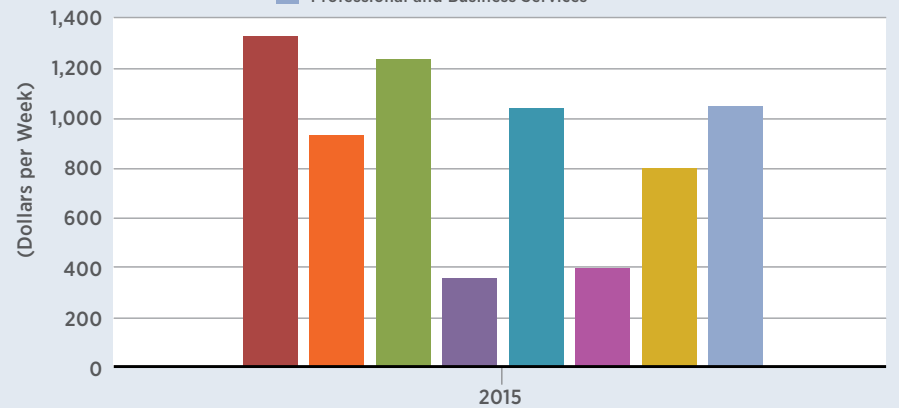

Employment by Sector

FRED

- Construction
- Wholesale Trade
- Financial Activities
- Leisure and Hospitality
- Manufacturing
- Retail Trade
- Education and Health Services
- Professional and Business Services

research.stlouisfed.org

<http://myf.red/g/4kLR>

Average Weekly Earnings by Sector

FRED

- Construction
- Wholesale Trade
- Financial Activities
- Leisure and Hospitality
- Manufacturing
- Retail Trade
- Education and Health Services
- Professional and Business Services