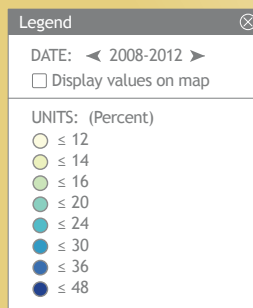

Bachelor's Degree or Higher 5-year Estimate