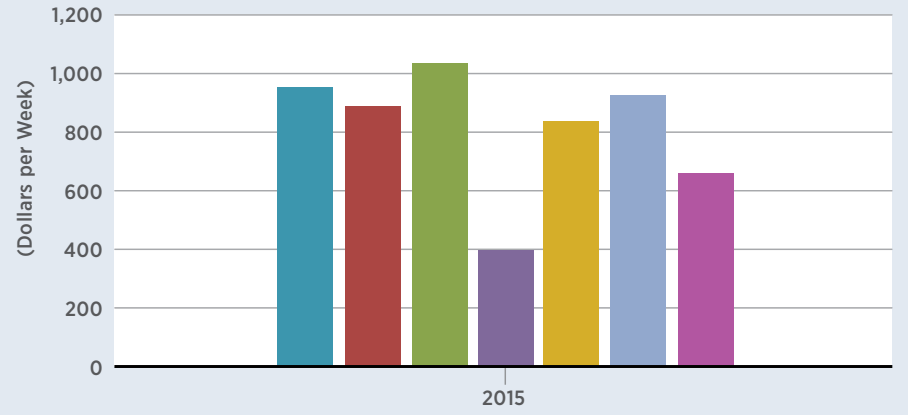

Employment by Sector

FRED

- Manufacturing
- Construction
- Financial Activities
- Leisure and Hospitality
- Education and Health Services
- Professional and Business Services
- Trade, Transportation, and Utilities

research.stlouisfed.org

<http://myf.red/g/70XT>

Average Weekly Earnings by Sector

FRED

- Manufacturing
- Construction
- Financial Activities
- Leisure and Hospitality
- Education and Health Services
- Professional and Business Services
- Trade, Transportation, and Utilities