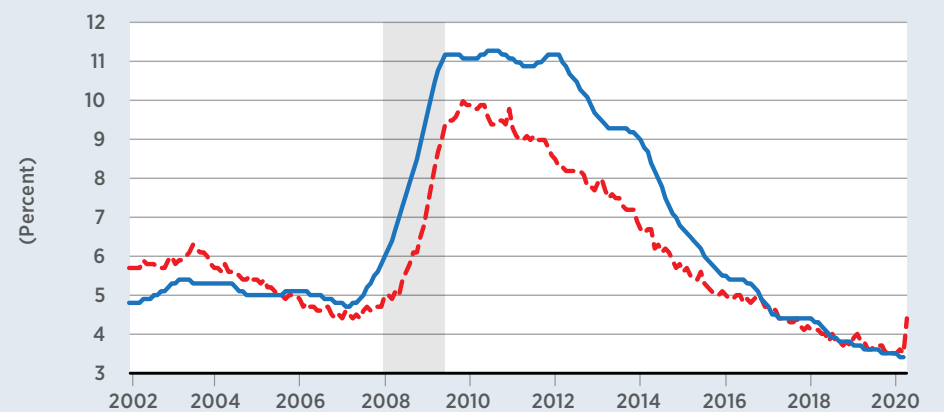

Unemployment Rates USA, Rhode Island

FRED

- - - Unemployment Rate
- Unemployment Rate in Rhode Island

research.stlouisfed.org

<http://myf.red/g/qioy>