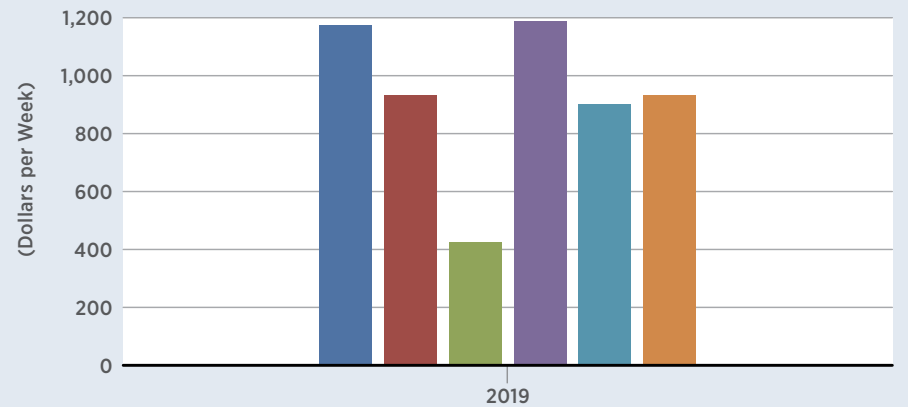

Employment by Sector

FRED 

- Construction
- Manufacturing
- Leisure and Hospitality
- Professional and Business Services
- Trade, Transportation, and Utilities
- Education and Health Services

research.stlouisfed.org

2019

<http://myf.red/g/quUz>

Average Weekly Earnings by Sector

FRED 

- Construction
- Manufacturing
- Leisure and Hospitality
- Professional and Business Services
- Trade, Transportation, and Utilities
- Education and Health Services

research.stlouisfed.org

2019

<http://myf.red/g/quUC>

Bachelor's Degree or Higher 5-year Estimate

Legend

DATE: < 2018 >

Display values on map

UNITS: (Percent)