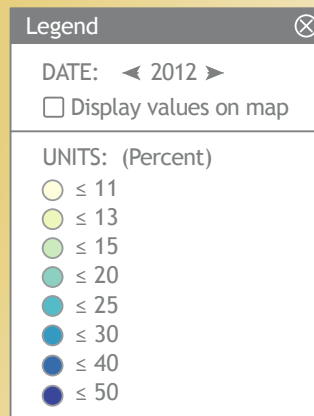

Bachelor's Degree or Higher 5-year Estimate