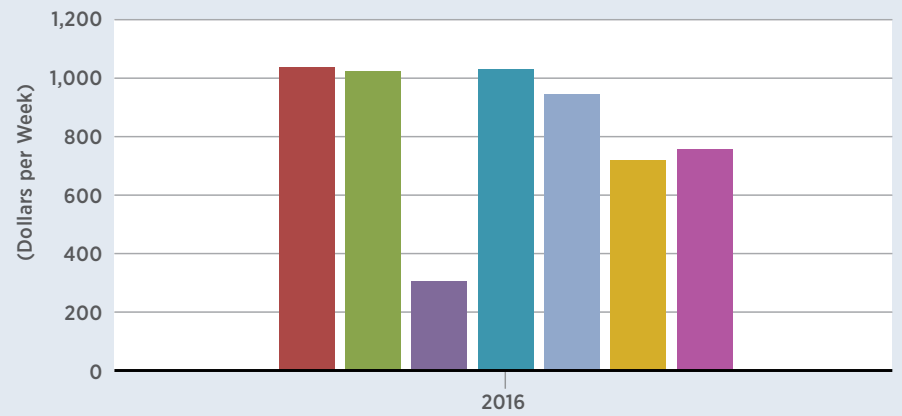

Employment by Sector

FRED 

- Construction
- Financial Activities
- Leisure and Hospitality
- Manufacturing
- Professional and Business Services
- Education and Health Services
- Trade, Transportation, and Utilities

fred.stlouisfed.org

<http://myf.red/g/eo2P>

Average Weekly Earnings by Sector

FRED 

- Construction
- Financial Activities
- Leisure and Hospitality
- Manufacturing
- Professional and Business Services
- Education and Health Services
- Trade, Transportation, and Utilities