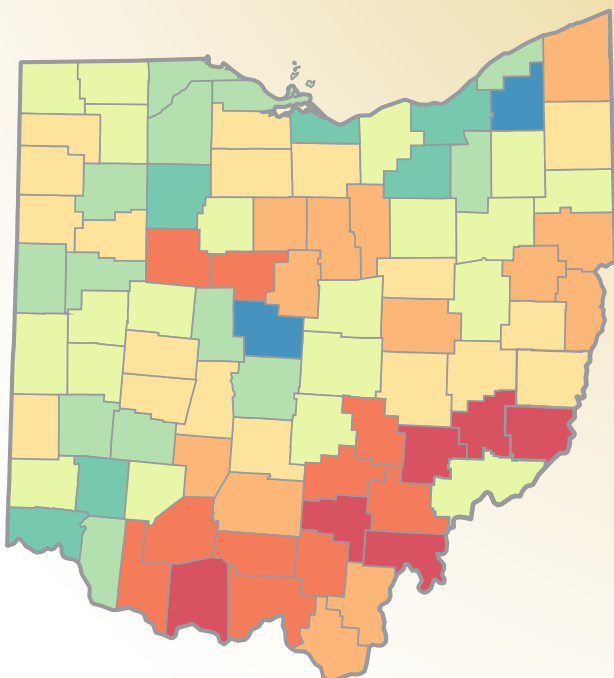

Employment by Sector

FRED 

- Construction
- Financial Activities
- Leisure and Hospitality
- Manufacturing
- Professional and Business Services
- Education and Health Services
- Trade, Transportation, and Utilities

fred.stlouisfed.org

<http://myf.red/g/eo2P>

Average Weekly Earnings by Sector

FRED 

- Construction
- Financial Activities
- Leisure and Hospitality
- Manufacturing
- Professional and Business Services
- Education and Health Services
- Trade, Transportation, and Utilities

fred.stlouisfed.org

<http://myf.red/g/eo2R>

Bachelor's Degree or Higher 5-year Estimate

Per Capita Personal Income by County

Unemployment Rates USA, Ohio

FRED 

- Unemployment Rate in Ohio
- Civilian Unemployment Rate