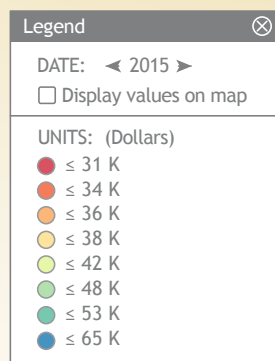

Per Capita Personal Income by County