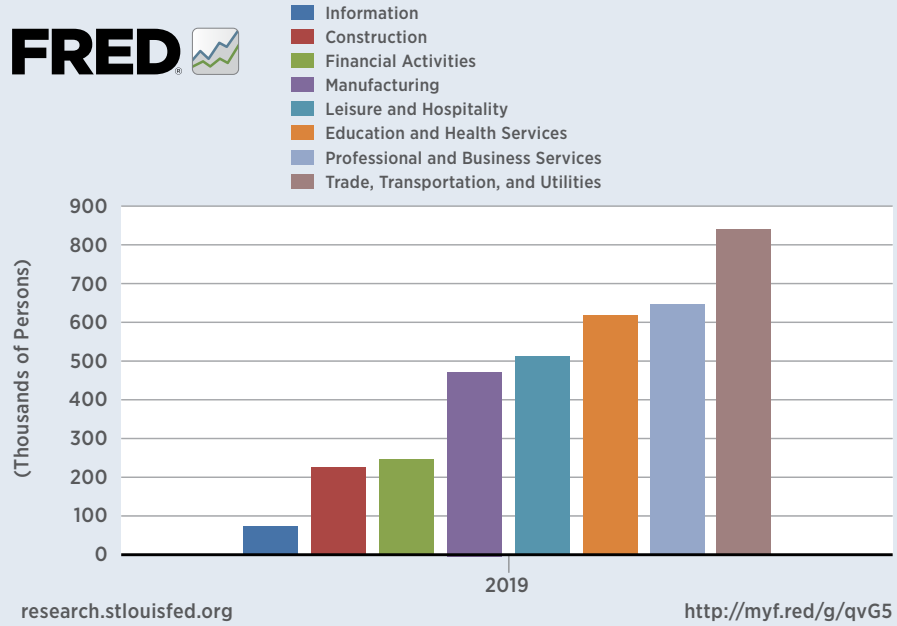

Employment by Sector

Average Weekly Earnings by Sector

Bachelor's Degree or Higher 5-year Estimate

Per Capita Personal Income by County

Unemployment Rates USA, North Carolina