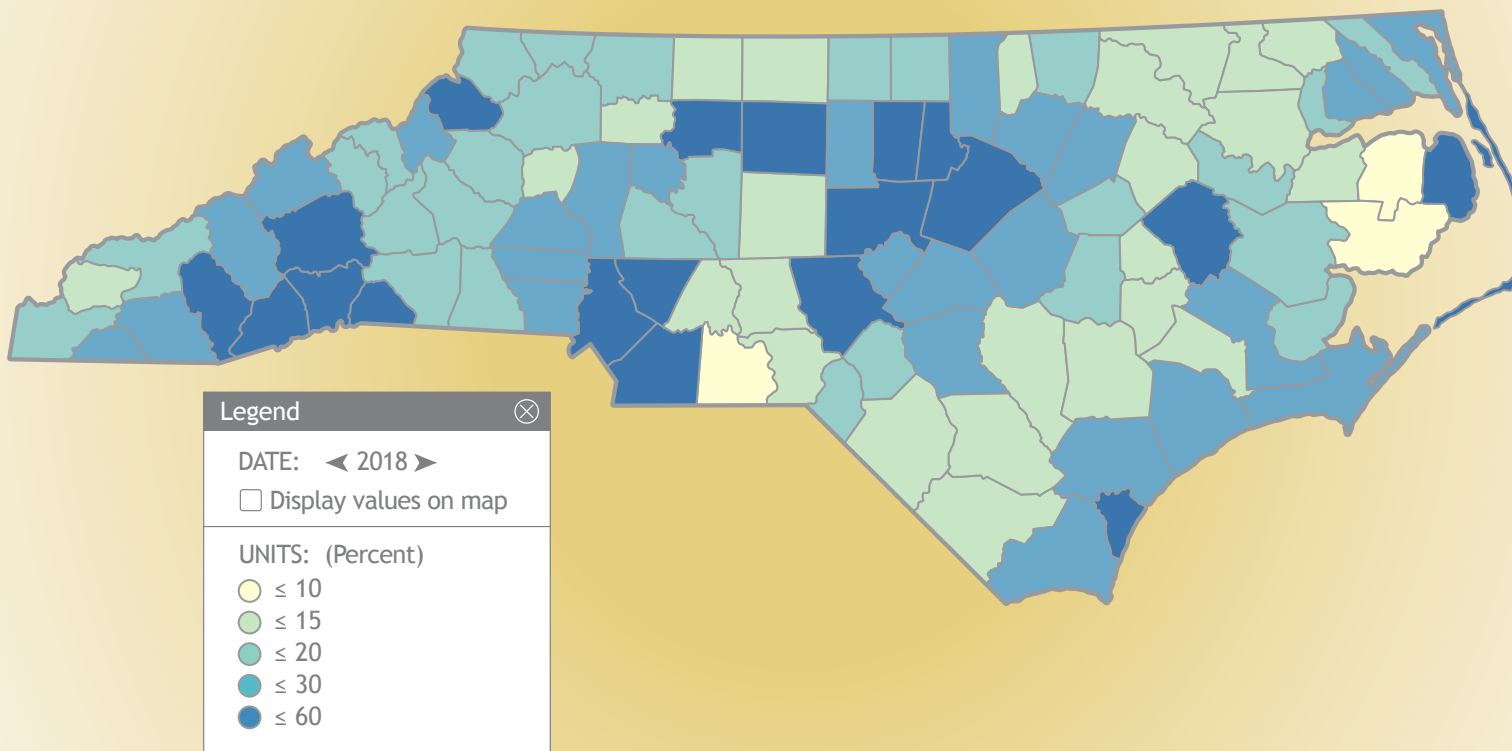

Employment by Sector

Average Weekly Earnings by Sector

Bachelor's Degree or Higher 5-year Estimate

Per Capita Personal Income by County

Unemployment Rates USA, North Carolina