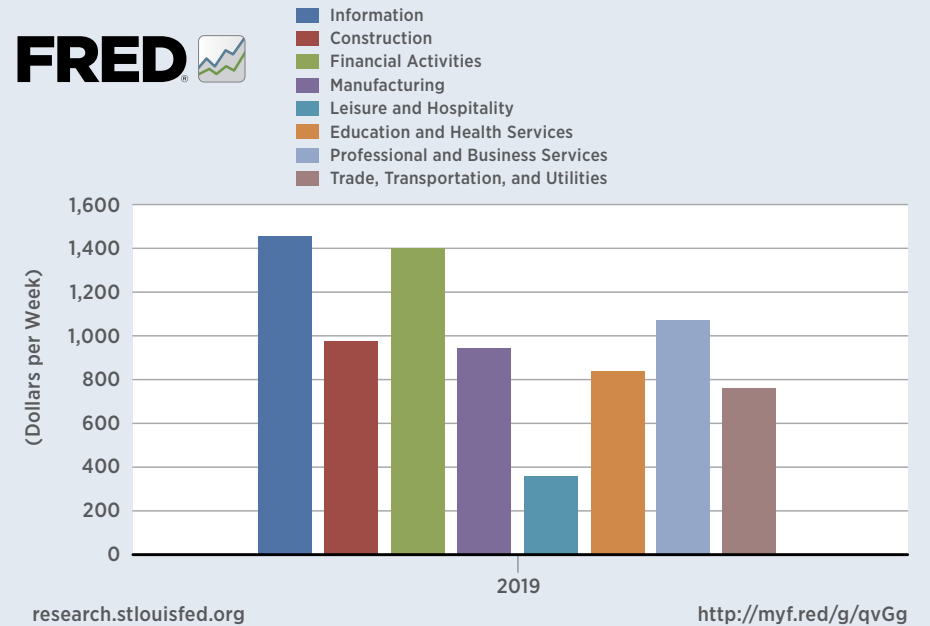

Employment by Sector

Average Weekly Earnings by Sector

Bachelor's Degree or Higher 5-year Estimate

Per Capita Personal Income by County

Unemployment Rates USA, North Carolina