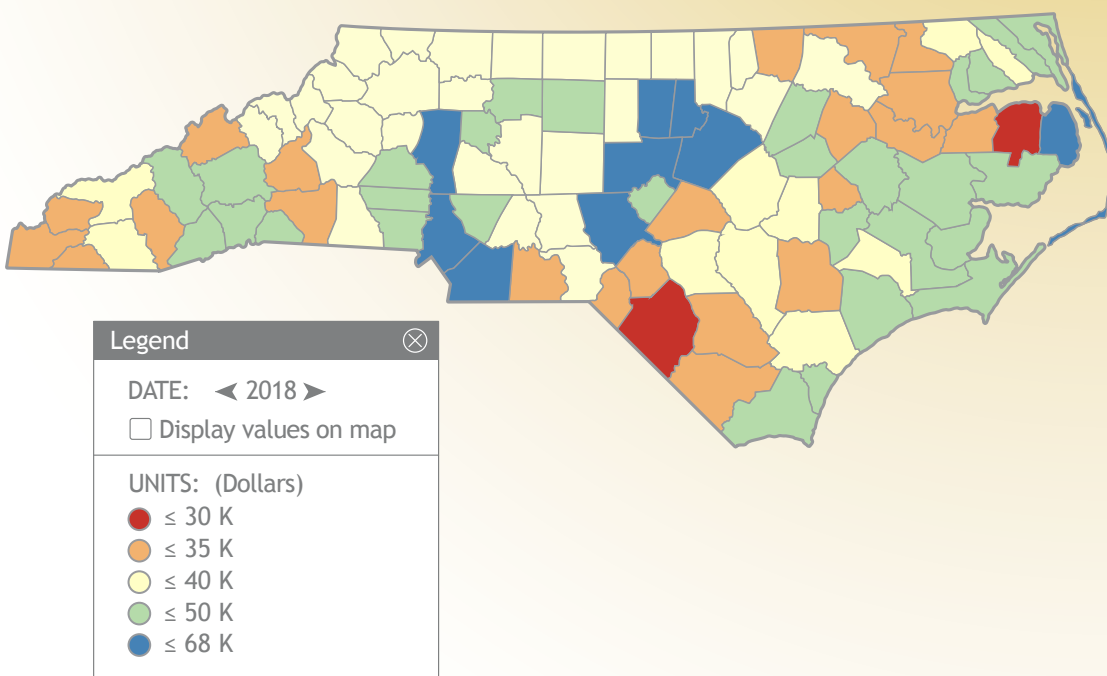

Employment by Sector

Average Weekly Earnings by Sector

Bachelor's Degree or Higher 5-year Estimate

Per Capita Personal Income by County

Unemployment Rates USA, North Carolina