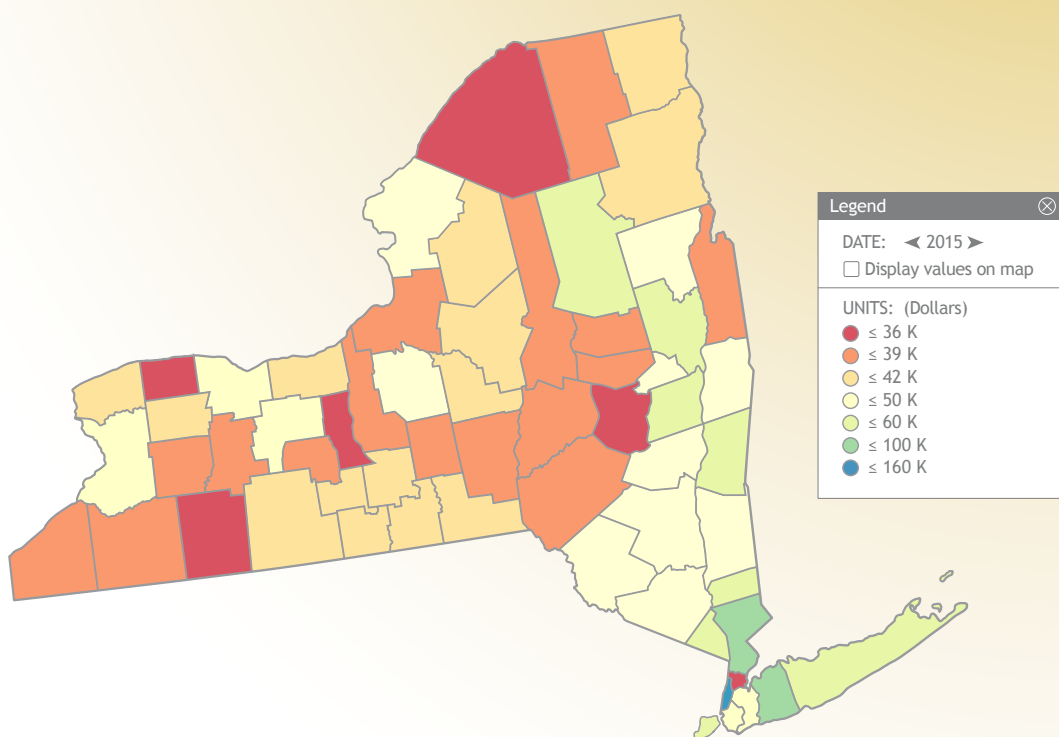

Per Capita Personal Income by County