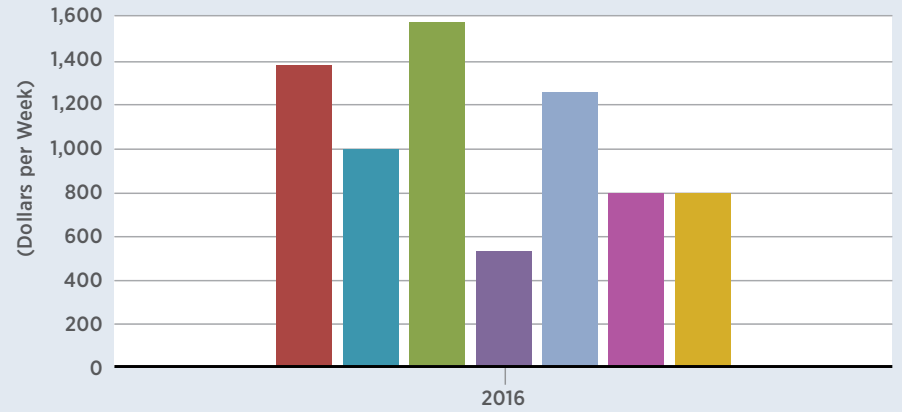

Employment by Sector

FRED 

- Construction
- Manufacturing
- Financial Activities
- Leisure and Hospitality
- Professional and Business Services
- Trade, Transportation, and Utilities
- Education and Health Services

fred.stlouisfed.org

<http://myf.red/g/e90P>

Average Weekly Earnings by Sector

FRED 

- Construction
- Manufacturing
- Financial Activities
- Leisure and Hospitality
- Professional and Business Services
- Trade, Transportation, and Utilities
- Education and Health Services