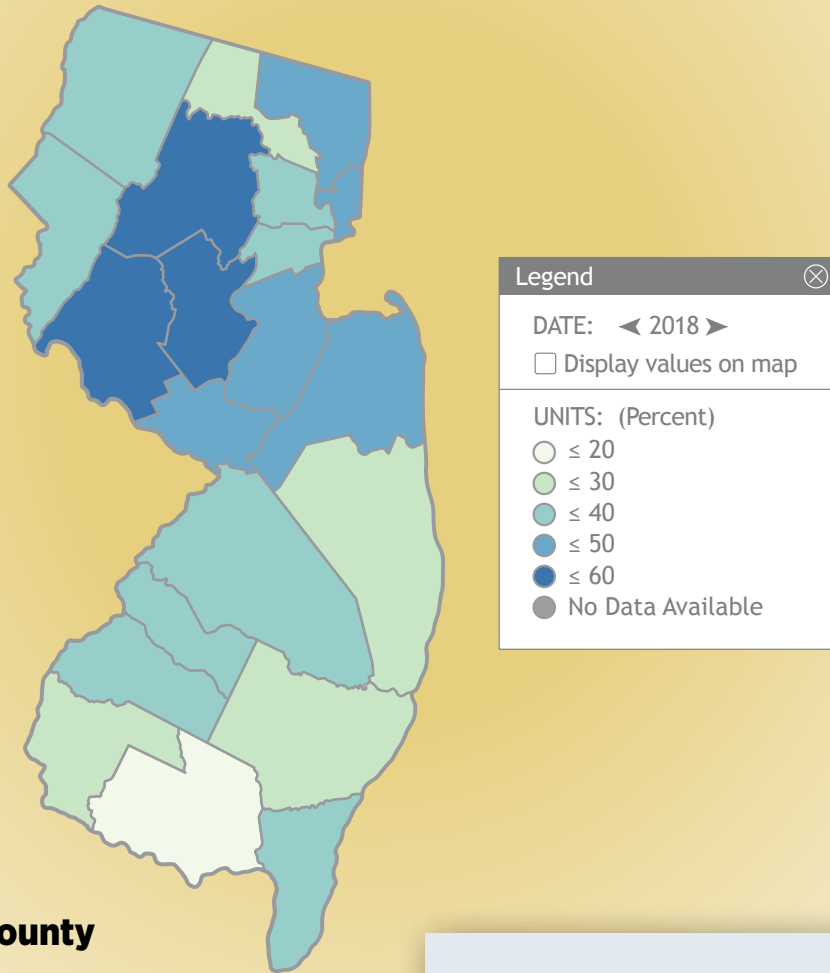

Employment by Sector

Average Weekly Earnings by Sector

Bachelor's Degree or Higher 5-year Estimate

Per Capita Personal Income by County

Unemployment Rates USA, New Jersey