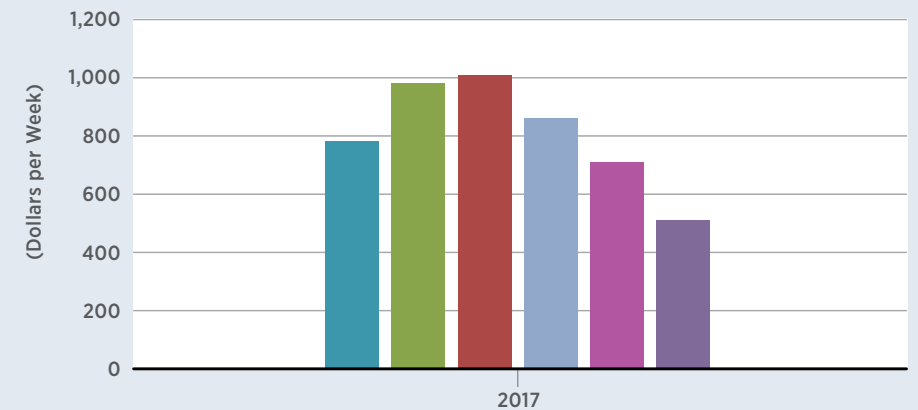

research.stlouisfed.org

2017

<http://myf.red/g/jQ54>

Average Weekly Earnings by Sector

FRED 

- Manufacturing
- Financial Activities
- Construction
- Professional and Business Services
- Trade, Transportation, and Utilities
- Leisure and Hospitality

research.stlouisfed.org

2017

<http://myf.red/g/jQeZ>

Bachelor's Degree or Higher 5-year Estimate

Per Capita Personal Income by County

Unemployment Rates USA, Nevada

FRED 

- Unemployment Rate in Nevada
- - - Civilian Unemployment Rate