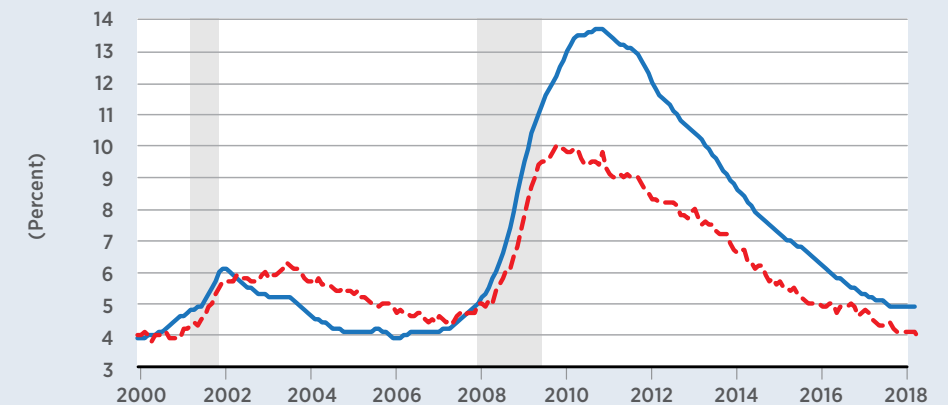

research.stlouisfed.org

2017

<http://myf.red/g/jQeZ>

Bachelor's Degree or Higher 5-year Estimate

Per Capita Personal Income by County

Unemployment Rates USA, Nevada

FRED 

- Unemployment Rate in Nevada
- - - Civilian Unemployment Rate