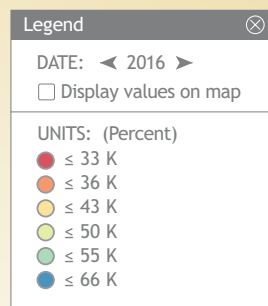

research.stlouisfed.org

2017

<http://myf.red/g/jQeZ>

Bachelor's Degree or Higher 5-year Estimate

Per Capita Personal Income by County

Unemployment Rates USA, Nevada

FRED 

- Unemployment Rate in Nevada
- - - Civilian Unemployment Rate