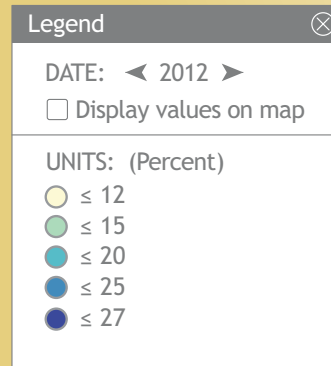

Bachelor's Degree or Higher 5-year Estimate