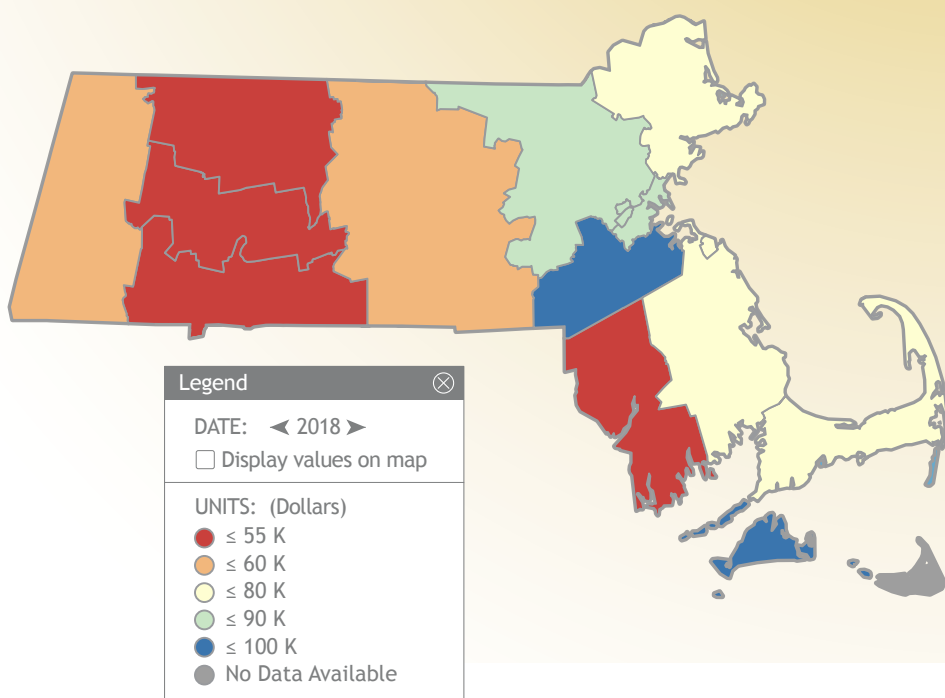

Employment by Sector

Average Weekly Earnings by Sector

Bachelor's Degree or Higher 5-year Estimate

Per Capita Personal Income by County

Unemployment Rates USA, Massachusetts