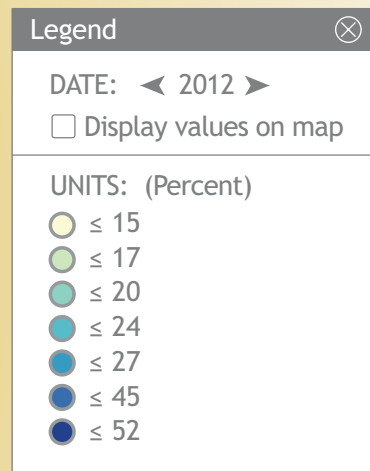

Bachelor's Degree or Higher 5-year Estimate