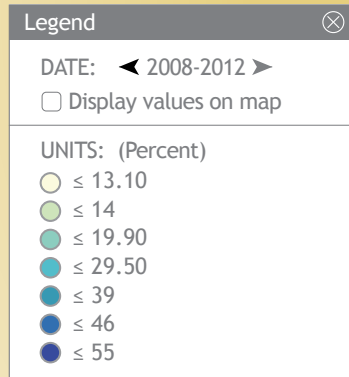

Bachelor's Degree or Higher 5-year Estimate