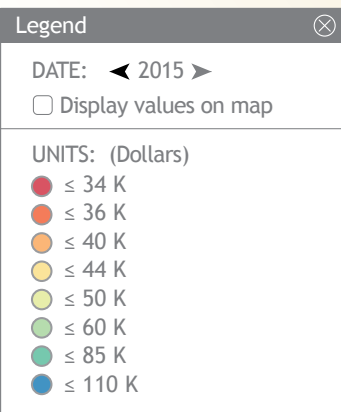

Per Capita Personal Income by County