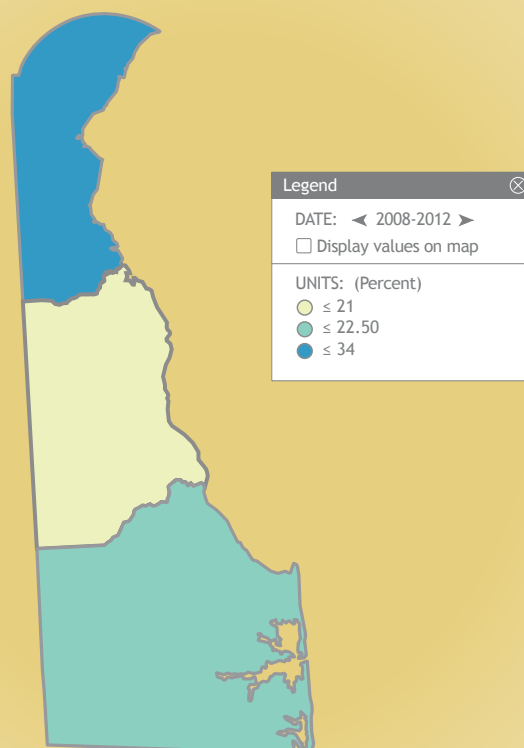

Employment by Sector

Average Weekly Earnings by Sector

Bachelor's Degree or Higher 5-year Estimate

Per Capita Personal Income by County

Unemployment Rates USA, Delaware