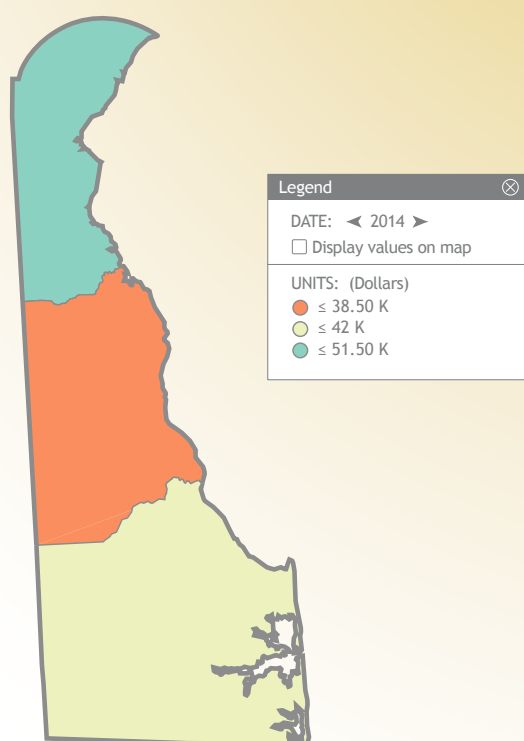

Employment by Sector

Average Weekly Earnings by Sector

Bachelor's Degree or Higher 5-year Estimate

Per Capita Personal Income by County

Unemployment Rates USA, Delaware