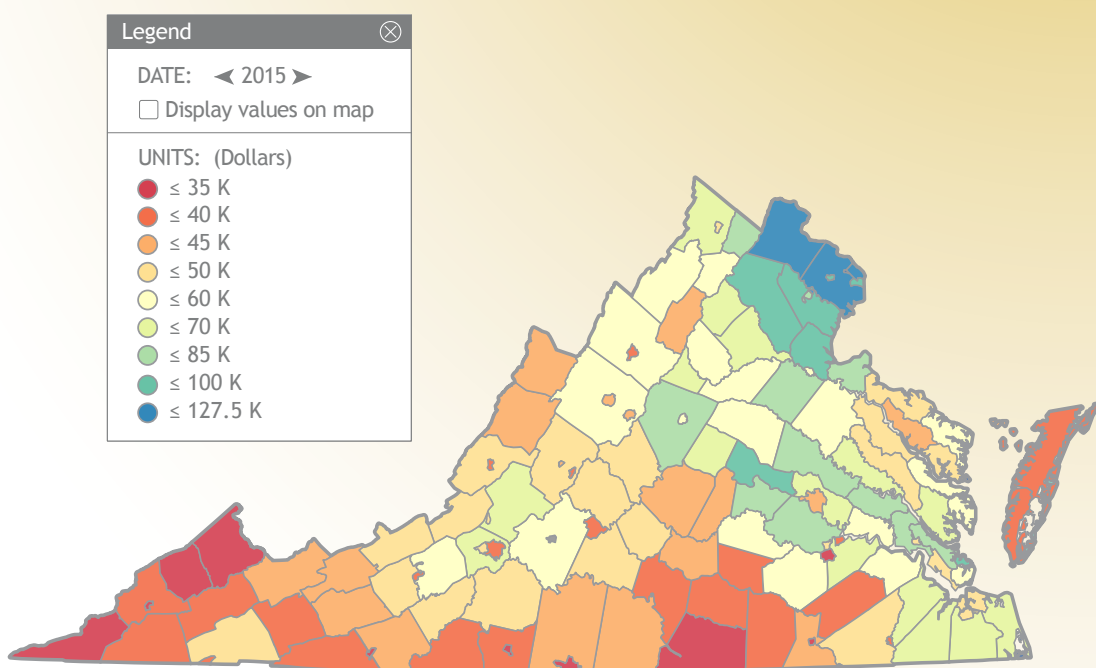

Key economic data from

Virginia

Employment by Sector

Average Weekly Earnings by Sector

Bachelor's Degree or Higher 5-year Estimate

Per Capita Personal Income by County

Unemployment Rates USA, Virginia

EE16-52098 9/17

Get Your Own:

FRED
ECONOMIC DATA | ST. LOUIS FED

GEOFRED
GEOGRAPHICAL ECONOMIC DATA | ST. LOUIS FED

econlowdown
click. teach. engage.

<https://www.stlouisfed.org/education/key-economic-data-by-state>