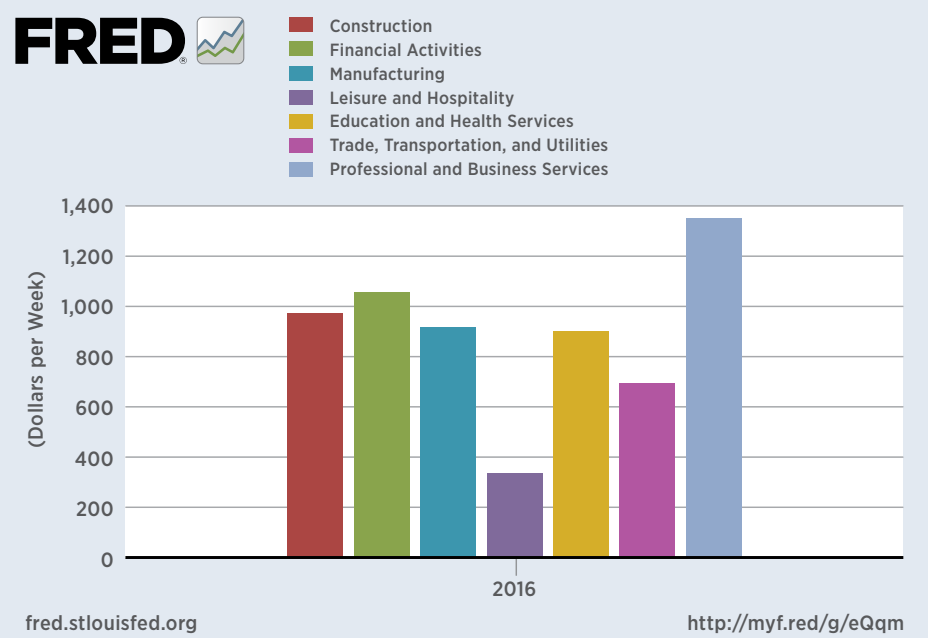

Key economic data from

Virginia

Employment by Sector

Average Weekly Earnings by Sector

Bachelor's Degree or Higher 5-year Estimate

Per Capita Personal Income by County

Unemployment Rates USA, Virginia

EE16-52098 9/17