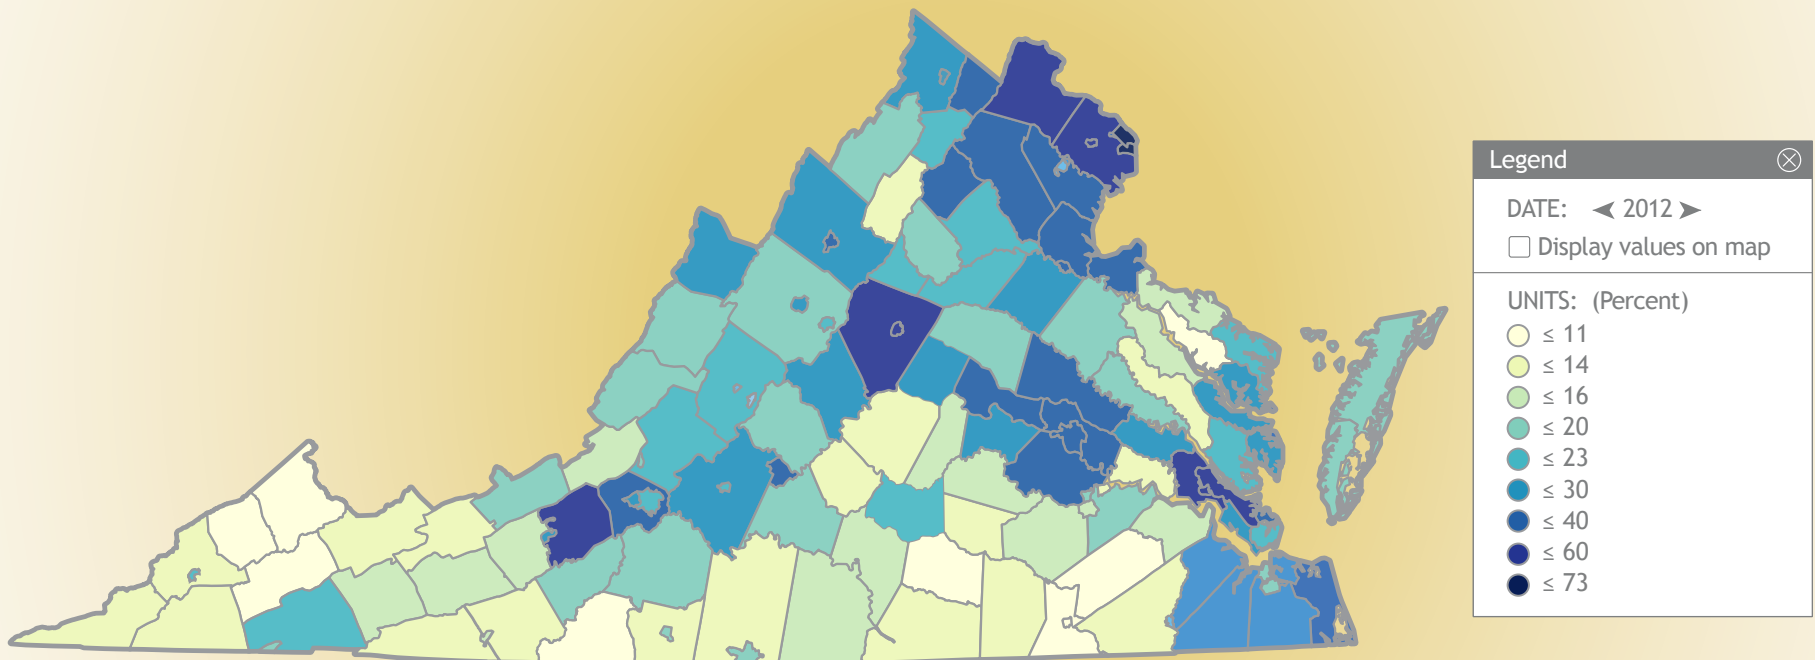

Key economic data from

Virginia

Employment by Sector

Average Weekly Earnings by Sector

Bachelor's Degree or Higher 5-year Estimate

Per Capita Personal Income by County

Unemployment Rates USA, Virginia

EE16-52098 9/17

Get Your Own:

FRED
ECONOMIC DATA | ST. LOUIS FED

GEOFRED
GEOGRAPHICAL ECONOMIC DATA | ST. LOUIS FED

econlowdown
click. teach. engage.

<https://www.stlouisfed.org/education/key-economic-data-by-state>