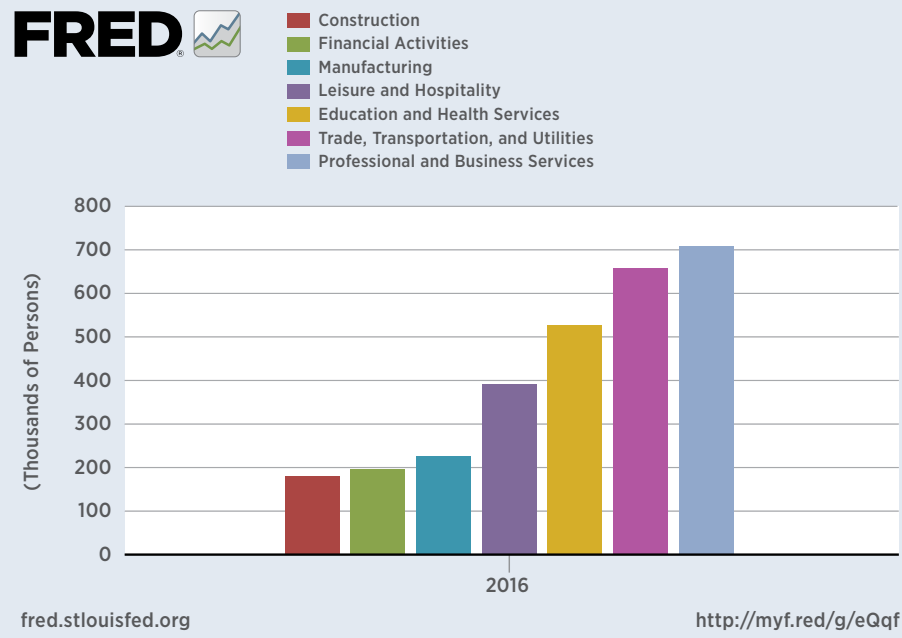

Key economic data from

Virginia

Employment by Sector

Average Weekly Earnings by Sector

Bachelor's Degree or Higher 5-year Estimate

Per Capita Personal Income by County

Unemployment Rates USA, Virginia

EE16-52098 9/17