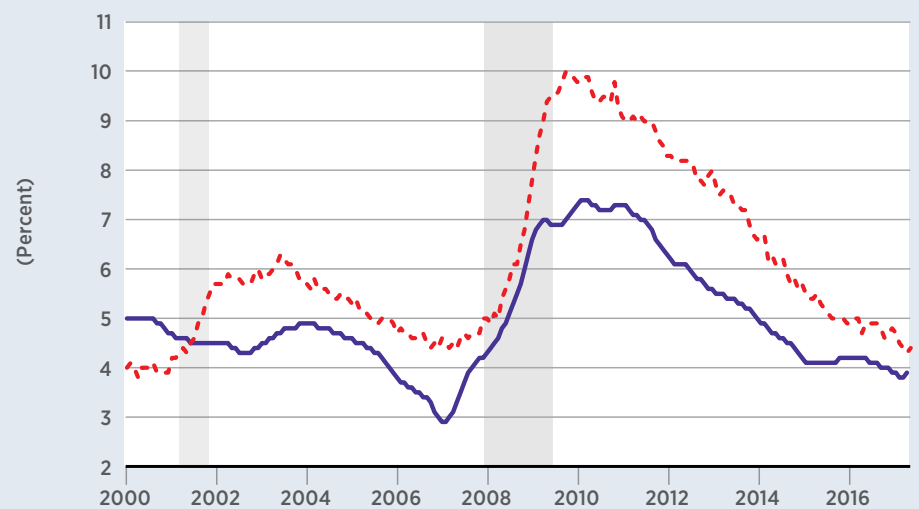

Unemployment Rates USA, Montana

FRED

- Unemployment Rate in Montana
- - - Civilian Unemployment Rate

fred.stlouisfed.org

<http://myf.red/g/eqYt>