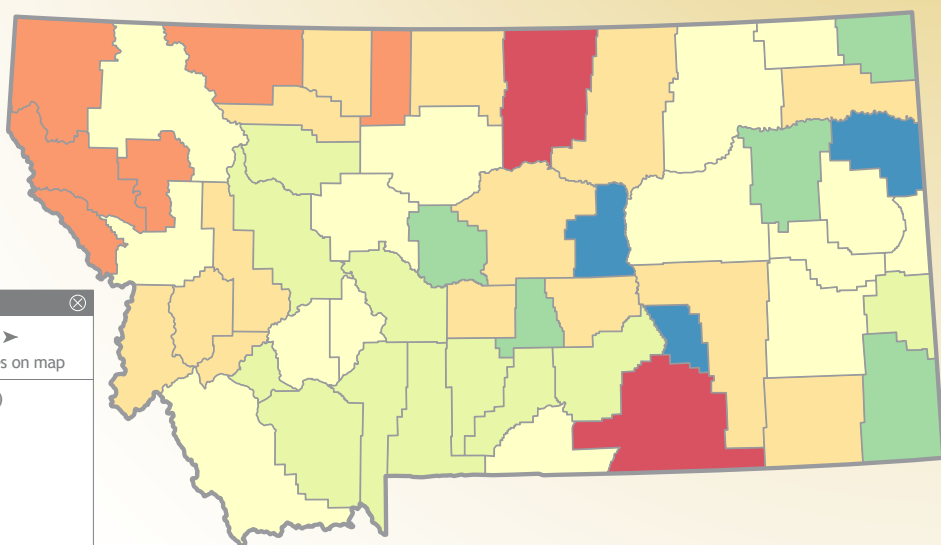

fred.stlouisfed.org

<http://myf.red/g/enVx>

Bachelor's Degree or Higher 5-year Estimate

Legend

DATE: < 2012 >

Display values on map

UNITS: (Percent)

- ≤ 14
- ≤ 16
- ≤ 20
- ≤ 24
- ≤ 32
- ≤ 50

Per Capita Personal Income by County

Legend

DATE: < 2015 >

Display values on map

UNITS: (Dollars)

- ≤ 30 K
- ≤ 35 K
- ≤ 40 K
- ≤ 44 K
- ≤ 50 K
- ≤ 55 K
- ≤ 60 K

Unemployment Rates USA, Montana

FRED 