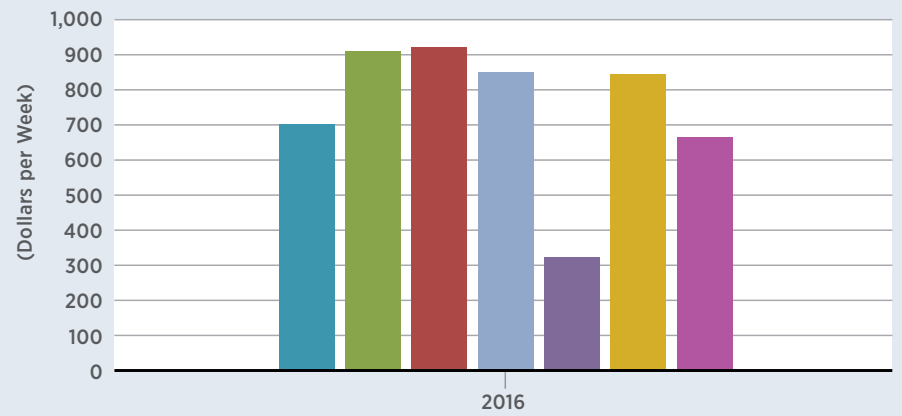

Employment by Sector

FRED 

- Manufacturing
- Financial Activities
- Construction
- Professional and Business Services
- Leisure and Hospitality
- Education and Health Services
- Trade, Transportation, and Utilities

fred.stlouisfed.org

<http://myf.red/g/enVq>

Average Weekly Earnings by Sector

FRED 

- Manufacturing
- Financial Activities
- Construction
- Professional and Business Services
- Leisure and Hospitality
- Education and Health Services
- Trade, Transportation, and Utilities