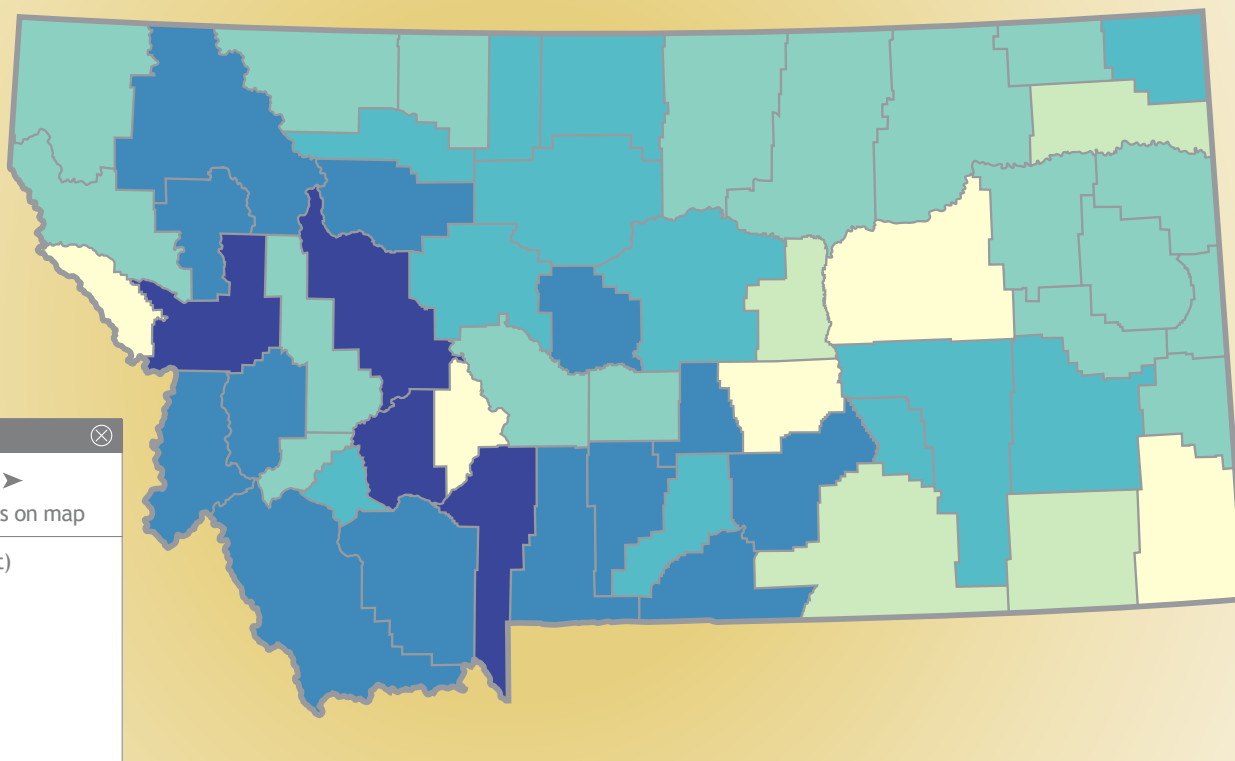

Employment by Sector

FRED 

- Manufacturing
- Financial Activities
- Construction
- Professional and Business Services
- Leisure and Hospitality
- Education and Health Services
- Trade, Transportation, and Utilities

fred.stlouisfed.org

<http://myf.red/g/enVq>

Average Weekly Earnings by Sector

FRED 

- Manufacturing
- Financial Activities
- Construction
- Professional and Business Services
- Leisure and Hospitality
- Education and Health Services
- Trade, Transportation, and Utilities

fred.stlouisfed.org

<http://myf.red/g/enVx>

Bachelor's Degree or Higher 5-year Estimate

Legend

DATE: < 2012 >

Display values on map

UNITS: (Percent)

- ≤ 14
- ≤ 16
- ≤ 20
- ≤ 24
- ≤ 32
- ≤ 50

Per Capita Personal Income by County

Legend

DATE: < 2015 >

Display values on map

UNITS: (Dollars)

- ≤ 30 K
- ≤ 35 K
- ≤ 40 K
- ≤ 44 K
- ≤ 50 K
- ≤ 55 K
- ≤ 60 K

Unemployment Rates USA, Montana

FRED 